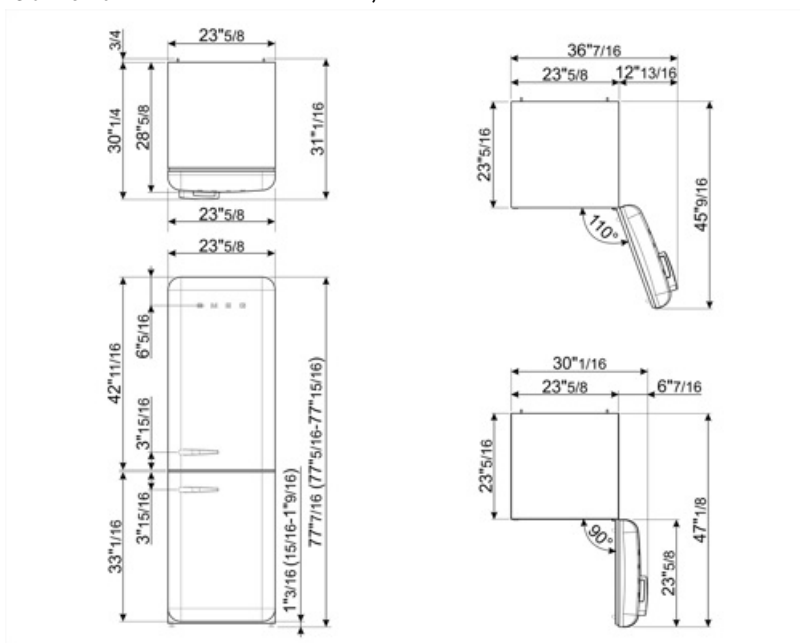

Electrical connection rating 127 W
Current 1,2 A

Frequency (Hz) 50/60 Hz
Power cord length 70 7/8 "