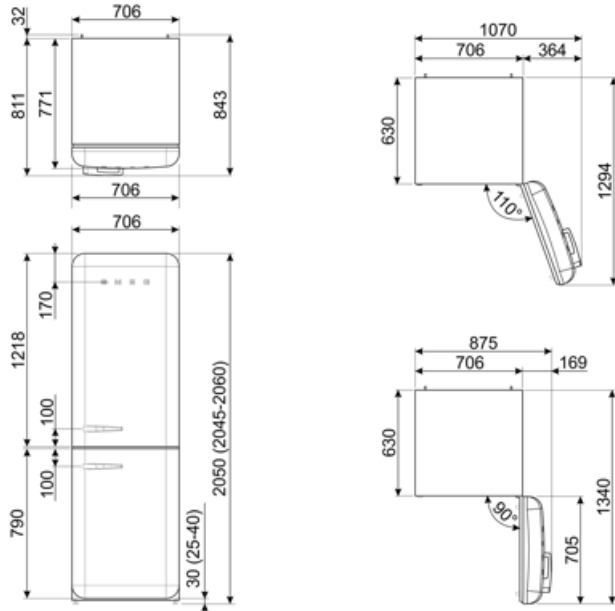

Electrical Connection

Current	2.3 A	Power supply cable length	70 7/8 "
Voltage (V)	120 V	Plug	(B) NEMA 5-15P
Frequency (Hz)	60 Hz		

Logistic Information

Width	27 13/16 "	Product depth with handle	31 15/16 "
Depth without handle	30 3/8 "	Product depth with doors open at 90°	52 3/4 "
Height	80 11/16 "	Spacer depth	1 1/4 "
Product width with maximum doors opening	42 1/8 "		