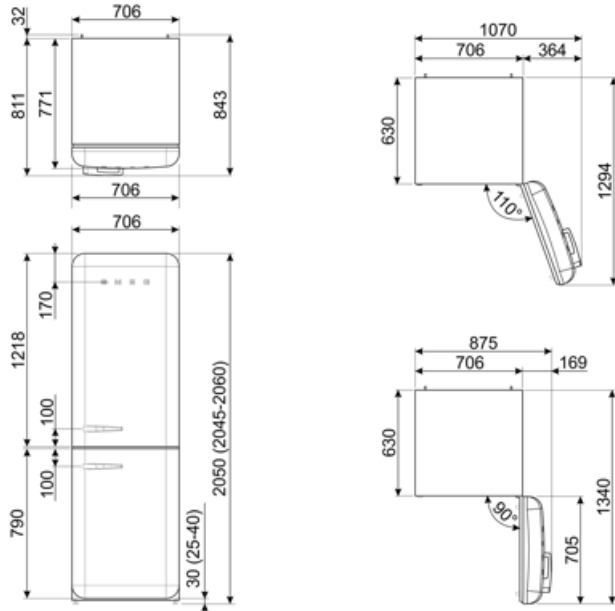

Electrical Connection

Current	2,3 A	Power supply cable length	70 7/8 "
Voltage (V)	120 V	Plug	(B) NEMA 5-15P
Frequency (Hz)	60 Hz		

Logistic Information

Width	27 13/16 "	Product depth with handle	31 15/16 "
Depth without handle	30 3/8 "	Product depth with doors open at 90°	52 3/4 "
Height	80 11/16 "	Spacer depth	1 1/4 "
Product width with maximum doors opening	42 1/8 "