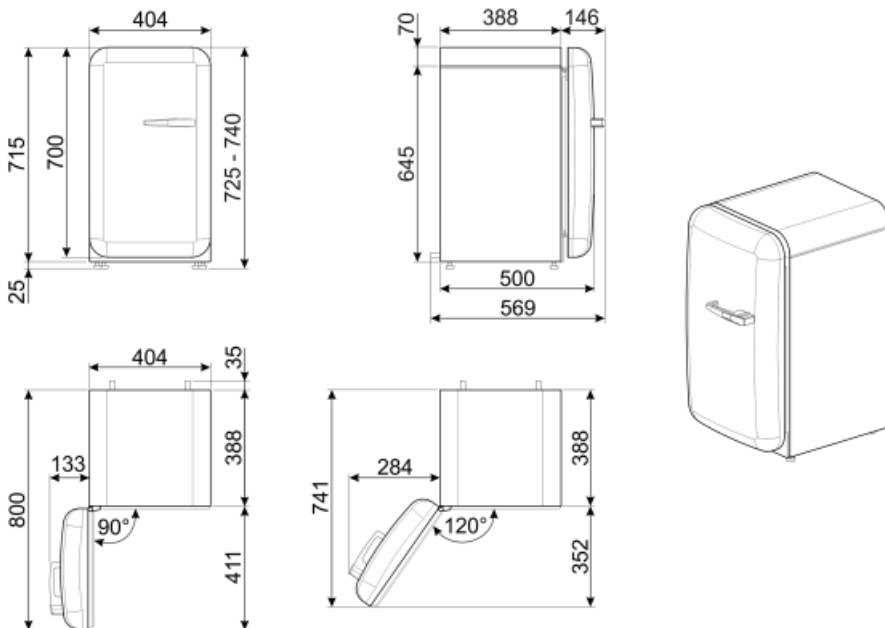

Type of temperature control	Electronic
Refrigerant gas type	R600a
Type of compressor	Standard
Refrigerant Quantity (gr)	19 g
Foam agent	Cyclopentane

Performance / Energy Label NEW 2019

Annual energy consumption	61 kWh/a	Sum of the volumes of the chill compartment(s) and the unfrozen compartment(s)	34 l
Energy efficiency class	D	Airborne acoustical noise emissions	40 dB(A) re 1pW
Airborne acoustical noise emission class	C	Climate class	SN, N, ST, T
Total net volume	34 l	EEl	79 %

Electrical Connection

Plug	(F;E) Schuko	Voltage (V)	220-240 V
Electrical connection rating	60 W	Frequency (Hz)	50/60 Hz
Current	0,3 A	Power supply cable length	100 cm