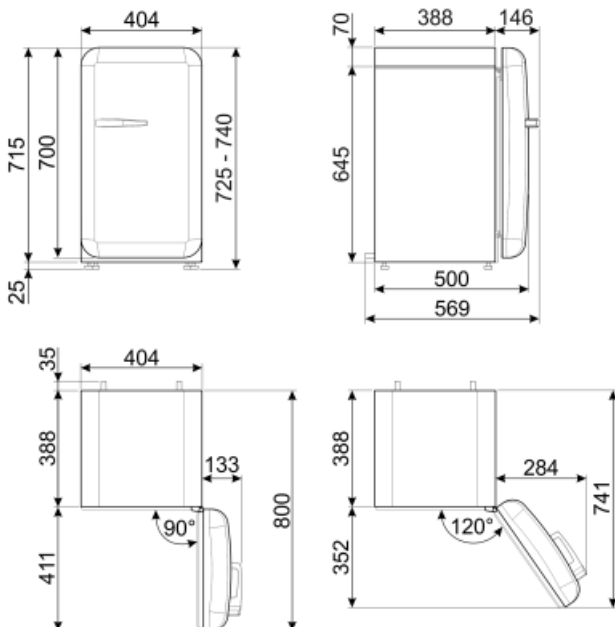

Type of temperature control	Electronic
Refrigerant gas type	R600a
Type of compressor	Standard
Refrigerant Quantity (gr)	19 g
Foam agent	Cyclopentane

Performance / Energy Label - Reg. 2019

Annual energy consumption	61 kWh/a	Sum of the volumes of the chill compartment(s) and the unfrozen compartment(s)	34 l
Energy efficiency class	D	Airborne acoustical noise emissions	40 dB(A) re 1pW
Airborne acoustical noise emission class	C	Climate class	SN, N, ST, T
Total net volume	34 l	EI	79 %

Electrical Connection

Plug	(F;E) Schuko	Frequency (Hz)	50/60 Hz
Current	0.22 A	Power supply cable length	200 cm
Voltage (V)	220-240 V