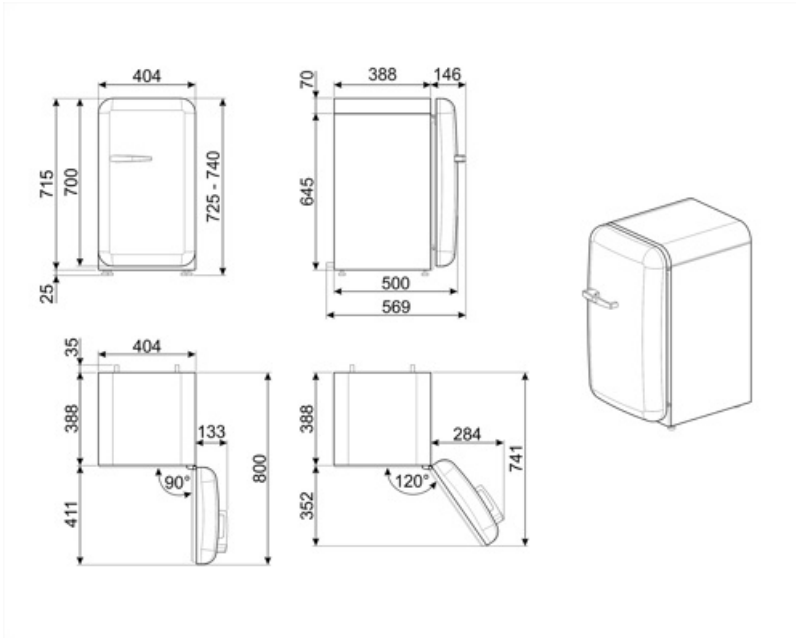

Type of temperature control	Electronic
Refrigerant gas type	R600a
Type of compressor	Standard
Refrigerant Quantity (gr)	19 g
Foam agent	Cyclopentane

Performance / Energy Label - Reg. 2019

Annual energy consumption	61 kWh/a	Sum of the volumes of the chill compartment(s) and the unfrozen compartment(s)	34 l
Energy efficiency class	D	Airborne acoustical noise emissions	40 dB(A) re 1 pW
Airborne acoustical noise emission class	C	Climate class	SN, N, ST, T
Total net volume	34 l	EI	79 %

Electrical Connection

Plug	(F;E) Schuko	Voltage (V)	220-240 V
Electrical connection rating	60 W	Frequency (Hz)	50/60 Hz
Current	0,3 A	Power supply cable length	100 cm