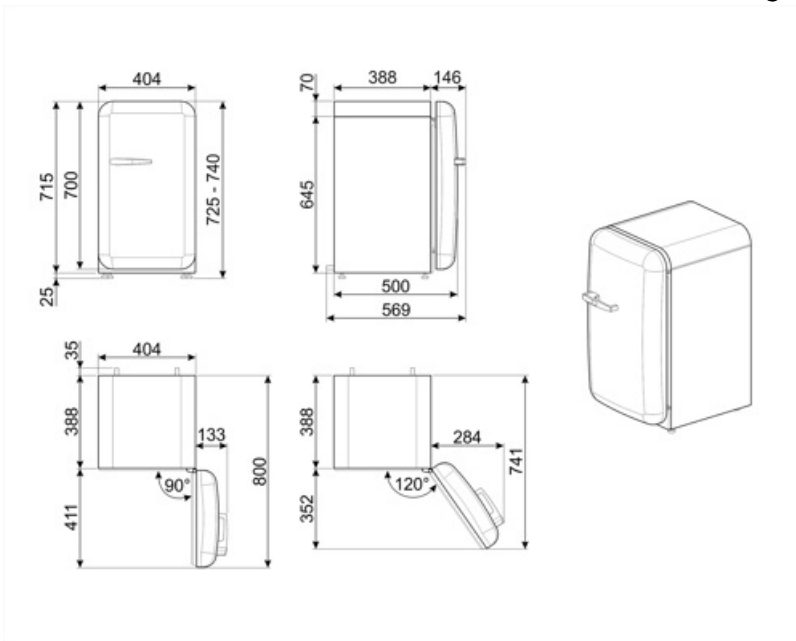

Type of temperature control	Electronic
Refrigerant gas type	R600a
Type of compressor	Standard
Refrigerant Quantity (gr)	19 g
Foam agent	Cyclopentane

Performance / Energy Label - Reg. 2019

Annual energy consumption	61 kWh/a	Sum of the volumes of the chill compartment(s) and the unfrozen compartment(s)	34 l
Energy efficiency class	D	Airborne acoustical noise emissions	40 dB(A) re 1 pW
Airborne acoustical noise emission class	C	Climate class	SN, N, ST, T
Total net volume	34 l	EI	79 %

Electrical Connection

Plug	(F;E) Schuko	Voltage (V)	220-240 V
Electrical connection rating	60 W	Frequency (Hz)	50/60 Hz
Current	0,3 A	Power supply cable length	100 cm