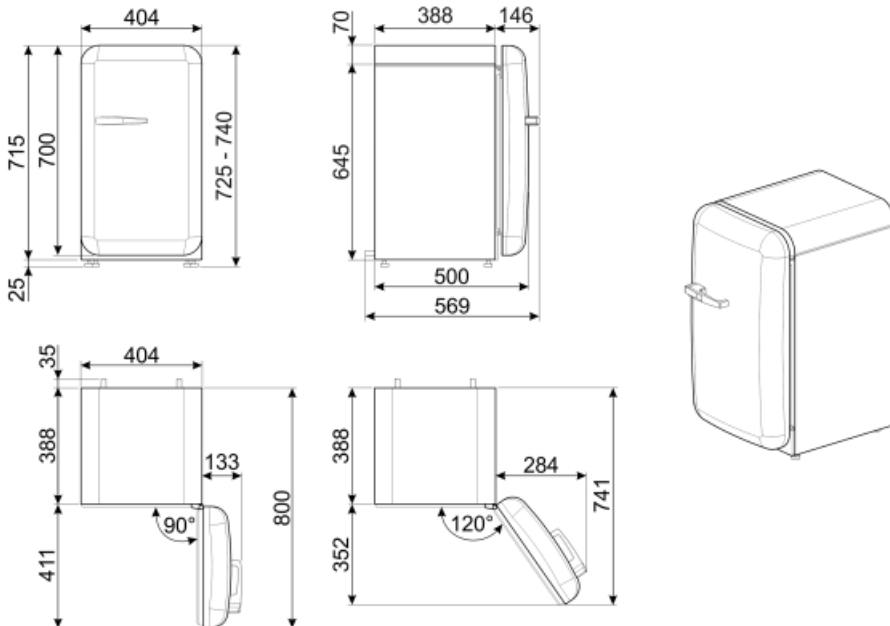

Type of temperature control	Electronic
Refrigerant gas type	R600a
Type of compressor	Standard
Refrigerant Quantity (gr)	19 g
Foam agent	Cyclopentane

Performance / Energy Label NEW 2019

Annual energy consumption	61 kWh/a	Sum of the volumes of the chill compartment(s) and the unfrozen compartment(s)	34 l
Energy efficiency class	D	Airborne acoustical noise emissions	40 dB(A) re 1pW
Airborne acoustical noise emission class	C	Climate class	SN, N, ST, T
Total net volume	34 l	EEl	79 %

Electrical Connection

Plug	(F;E) Schuko	Voltage (V)	220-240 V
Electrical connection rating	60 W	Frequency (Hz)	50/60 Hz
Current	0,3 A	Power supply cable length	100 cm