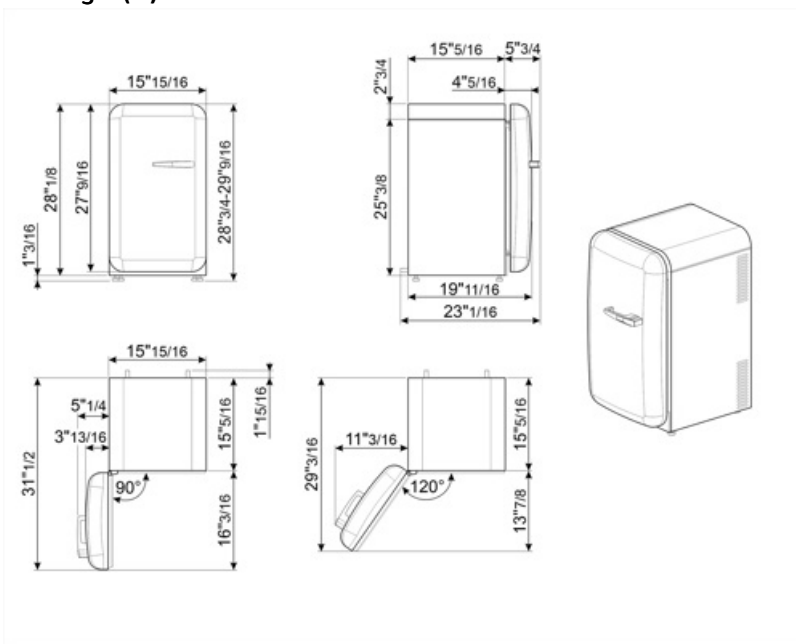

Foam agent

Cyclopentane

Performance / Energy Label

Noise level	40 dB(A) re 1 pW	Climatic class	SN, N, ST, T

Electrical Connection

Plug	(A) USA & Mexico	Frequency (Hz)	60 Hz
Current	0,89 A	Power cord length	70 7/8 "
Voltage (V)	110 V