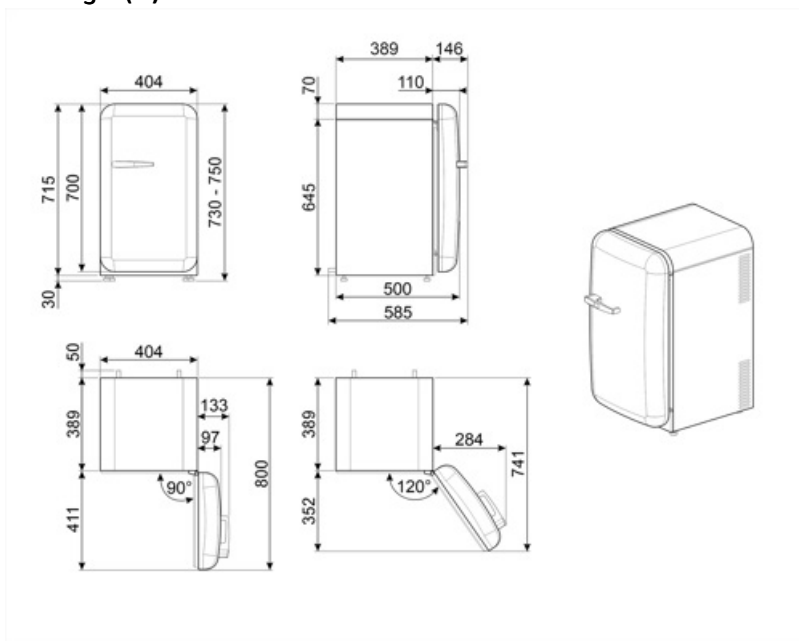

Performance / Energy Label - Reg. 2019

Airborne acoustical noise emissions	40 dB(A) re 1 pW	Climate class	SN, N, ST, T

Electrical Connection

Plug	(A) USA e Messico	Frequency (Hz)	60 Hz
Current	0,89 A	Power supply cable length	70 7/8 "
Voltage (V)	110 V