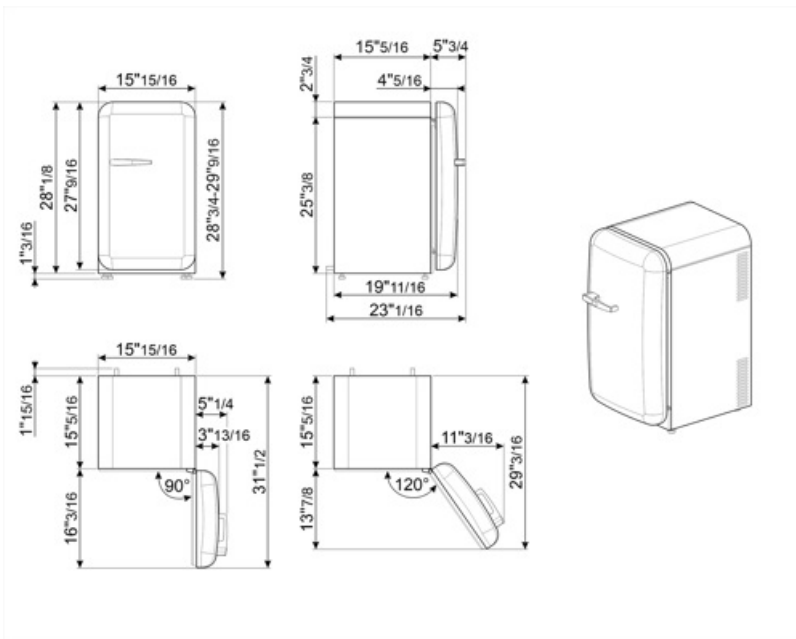

Electrical Connection

Current	0.89 A	Power cord length	70 7/8 "
Voltage (V)	110 V	Plug	(B) NEMA 5-15P
Frequency (Hz)	60 Hz		

Logistic Information

Width	15 7/8 "	Width with doors open at 90°	27 13/16 "
Depth without handle	19 11/16 "	Product depth (handle included)	22 7/16 "
Height	29 1/8 "	Depth with door open at 90°	31 1/2 "