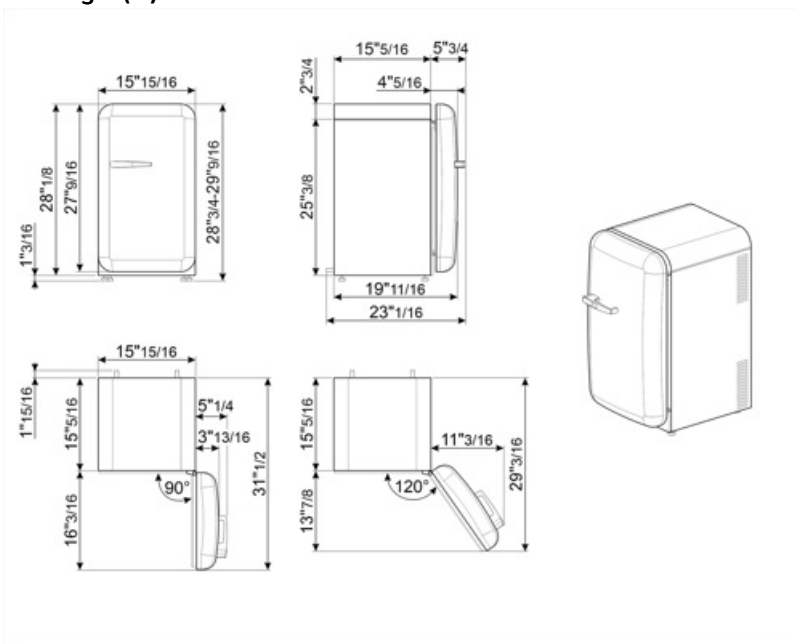

Foam agent

Cyclopentane

Performance / Energy Label

Noise level	40 dB(A) re 1 pW	Climatic class	SN, N, ST, T

Electrical Connection

Plug	(A) USA & Mexico	Frequency (Hz)	60 Hz
Current	0,89 A	Power cord length	70 7/8 "
Voltage (V)	110 V