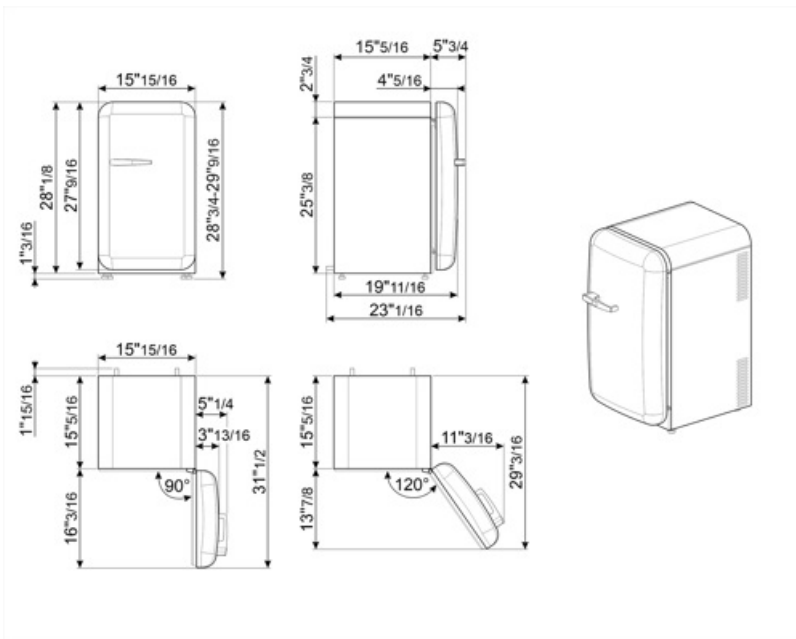

FAB5URCR3

Product family	Refrigerator
Installation	Freestanding
Category	Single door
Defrost	Automatic
Hinge position	Right
EAN code	8017709289744

Aesthetic

Aesthetics	Retro-Style	Side material	Steel
Color	Cream	Side color	Cream
Finishing	Glossy	Logo	Applied
Material	Thermo-formed		

Electrical Connection

Current	0,89 A	Power cord length	70 7/8 "
Voltage (V)	110 V	Plug	(B) NEMA 5-15P
Frequency (Hz)	60 Hz		

Logistic Information

Width	15 7/8 "	Width with doors open at 90°	27 13/16 "
Depth without handle	19 11/16 "	Product depth (handle included)	22 7/16 "
Height	29 1/8 "	Depth with door open at 90°	31 1/2 "