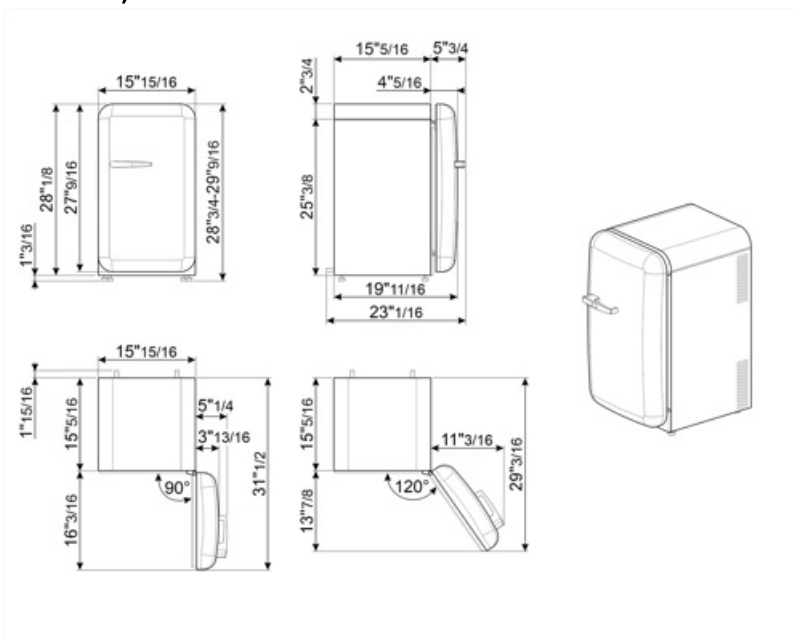

## Logistic Information

Product depth (handle included) 22 7/16 "

Depth with door open at 90° 31 1/2 "

---