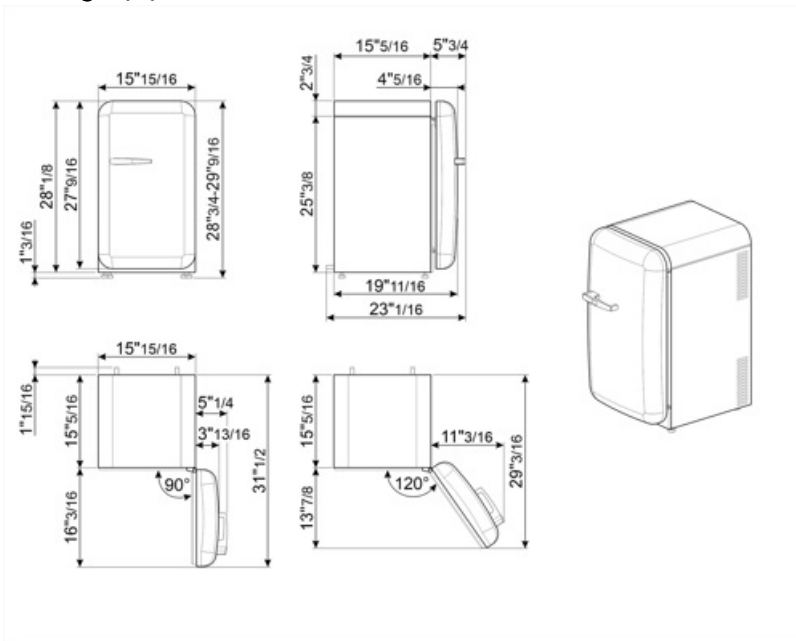

Foam agent

Cyclopentane

Performance / Energy Label

Noise level	40 dB(A) re 1 pW	Climatic class	SN, N, ST, T

Electrical Connection

Plug	(A) USA & Mexico	Frequency (Hz)	60 Hz
Current	0,89 A	Power cord length	70 7/8 "
Voltage (V)	110 V