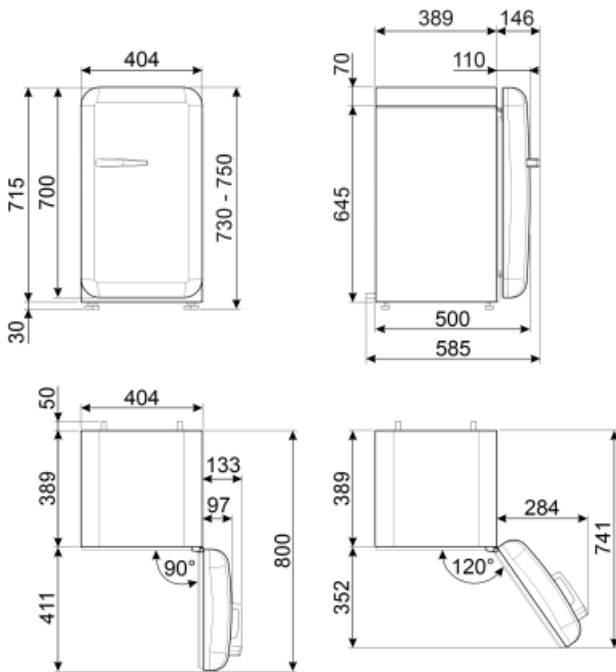

Power cord length

70 7/8 "

Voltage (V)

110 V

Not included accessories

KITCABLE90UK

Cable with IEC connector and UK plug

Symbols glossary (TT)