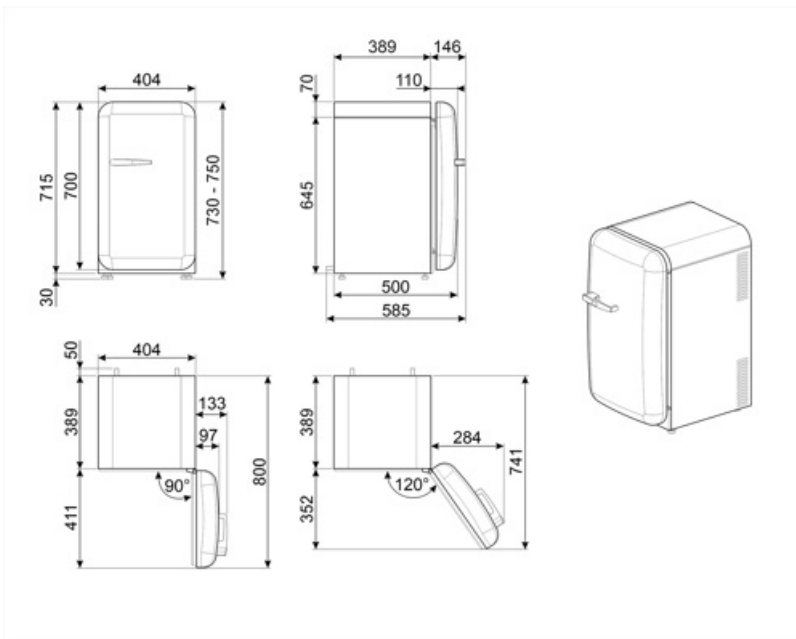

Foam agent

Cyclopentane

Performance / Energy Label - Reg. 2019

Airborne acoustical noise emissions	40 dB(A) re 1 pW	Climate class	SN, N, ST, T

Electrical Connection

Current	0,89 A	Power supply cable length	70 7/8 "
Voltage (V)	110 V	Plug	(B) NEMA 5-15P
Frequency (Hz)	60 Hz		

Logistic Information

Width	15 7/8 "	Product width with maximum doors opening	27 13/16 "
Depth without handle	19 11/16 "	Product depth with handle	22 7/16 "
Height	29 1/8 "	Product depth with doors open at 90°	31 1/2 "