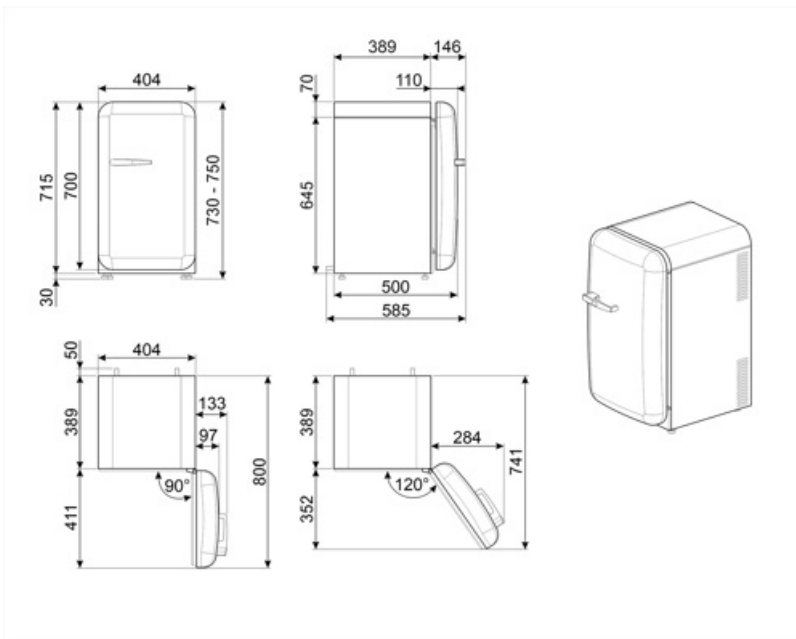

Logistic Information

| | | | |
|-----------------------------|------------|---|------------|
| Width | 15 7/8 " | Product width with maximum doors opening | 27 13/16 " |
| Depth without handle | 19 11/16 " | Product depth with handle | 22 7/16 " |
| Height | 29 1/8 " | Product depth with doors open at 90° | 31 1/2 " |