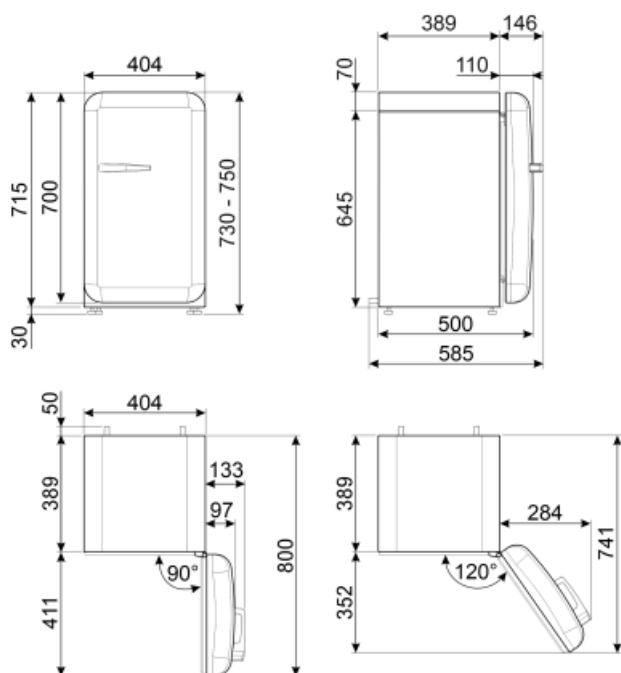

Power cord length

70 7/8 "

Voltage (V)

110 V

Not included accessories

KITCABLE90UK

Cable with IEC connector and UK plug

Symbols glossary (TT)