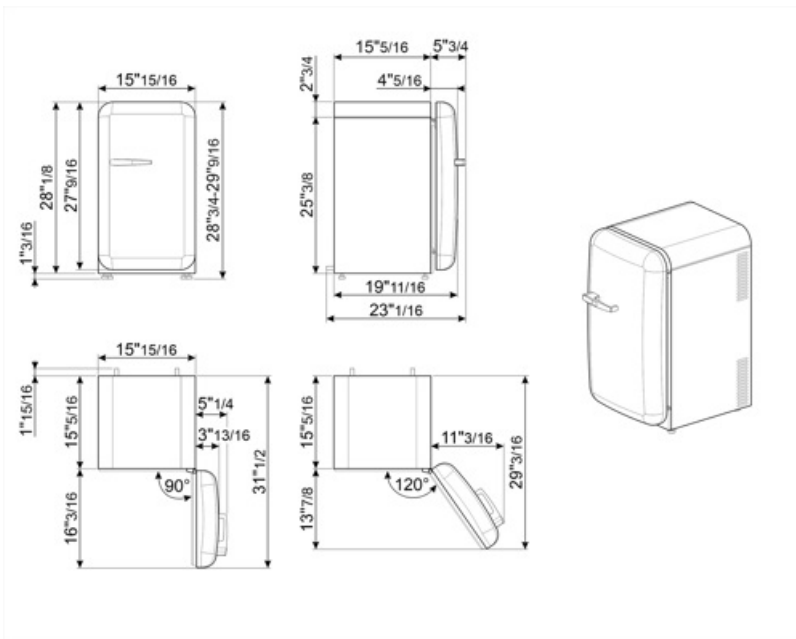

FAB5URRD3

Product family	Refrigerator
Installation	Freestanding
Category	Single door
Defrost	Automatic
Hinge position	Right
EAN code	8017709289812

Aesthetic

Aesthetics	Retro-Style	Side material	Steel
Color	Red	Side color	Red
Finishing	Glossy	Logo	Applied
Material	Thermo-formed		

Electrical Connection

Current	0,89 A	Power cord length	70 7/8 "
Voltage (V)	110 V	Plug	(B) NEMA 5-15P
Frequency (Hz)	60 Hz		

Logistic Information

Width	15 7/8 "	Width with doors open at 90°	27 13/16 "
Depth without handle	19 11/16 "	Product depth (handle included)	22 7/16 "
Height	29 1/8 "	Depth with door open at 90°	31 1/2 "