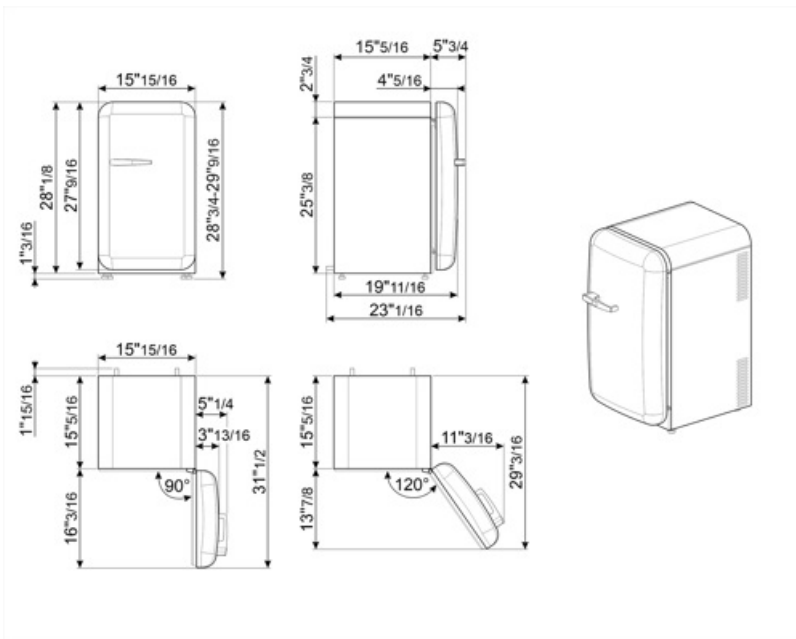

FAB5URWH3

Product family	Refrigerator
Installation	Freestanding
Category	Single door
Defrost	Automatic
Hinge position	Right
EAN code	8017709289829

Aesthetic

Aesthetics	Retro-Style	Material	Thermo-formed
Color	White	Side material	Steel
Design	Rounded	Side color	White
Finishing	Glossy	Logo	Applied

Electrical Connection

Current	0,89 A	Power cord length	70 7/8 "
Voltage (V)	110 V	Plug	(B) NEMA 5-15P
Frequency (Hz)	60 Hz		

Logistic Information

Width	15 7/8 "	Width with doors open at 90°	27 13/16 "
Depth without handle	19 11/16 "	Product depth (handle included)	22 7/16 "
Height	29 1/8 "	Depth with door open at 90°	31 1/2 "