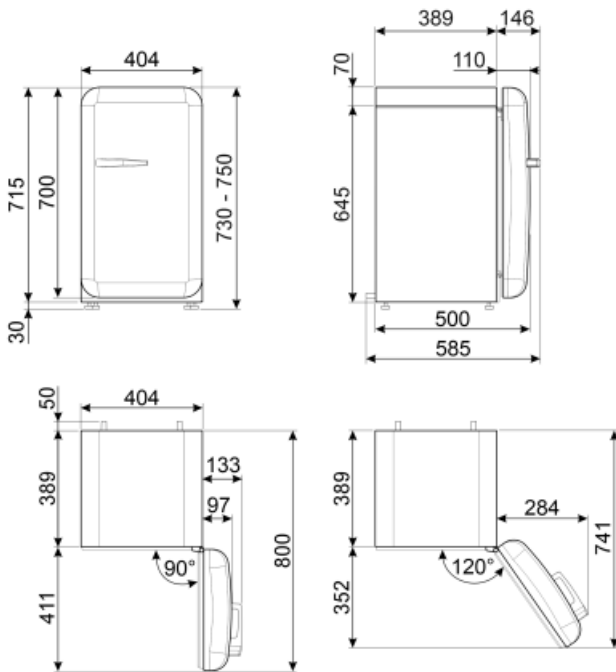

Foam agent

Cyclopentane

Performance / Energy Label NEW

Noise level

40 dB(A) re 1pW

Climatic class

SN, N, ST, T

Electrical Connection

Plug

(A) USA & Mexico

Frequency (Hz)

60 Hz

Current

0.89 A

Power cord length

70 7/8 "

Voltage (V)

110 V