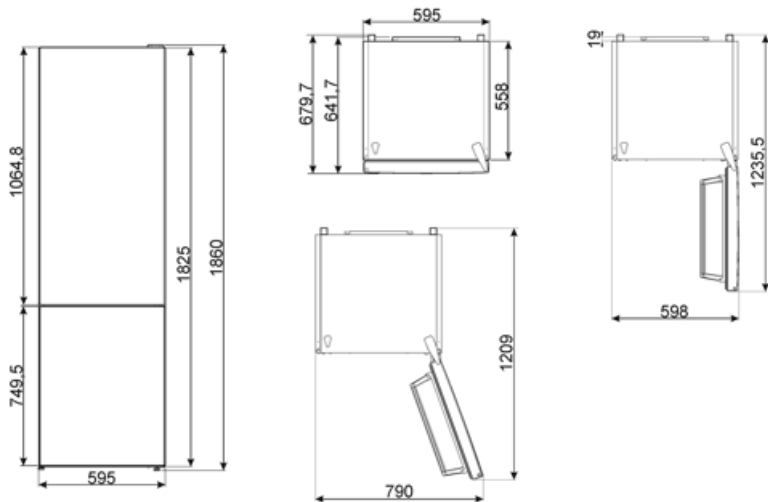

Electrical Connection

Plug	(F;E) Schuko	Voltage (V)	220-240 V
Electrical connection rating	197 W	Frequency (Hz)	50 Hz
Current	1,1 A	Power supply cable length	210 cm