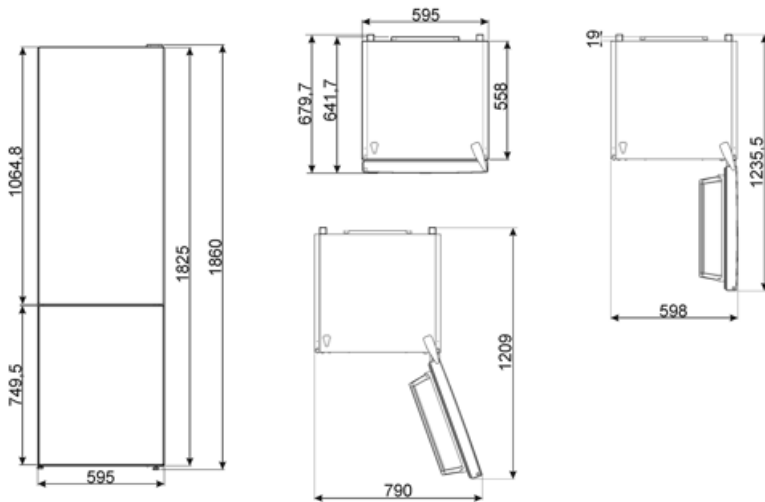

Consumo de energia anual	250 kWh/a	Airborne acoustical noise emissions	41 dB(A) re 1 pW
Classe de eficiência energética	E	Autonomia de conservação sem energia elétrica	11.83 h
Classe de emissão de ruído acústico aerotransportado	C	4 estrelas - Capacidade de congelamento	8.0 Kg/24h
Volume líquido total	330 l	Classe climática	SN, T
Soma dos volumes do(s) compartimento(s) congelado(s)	101 l	EI	100 %
Soma dos volumes do(s) compartimento(s) refrigerado(s) e do(s) compartimento(s) não congelado(s)	230 l		

Electrical Connection

Plug	(F;E) Schuko	Voltage (V)	220-240 V
Electrical connection rating	197 W	Frequency (Hz)	50 Hz
Current	1,1 A	Power supply cable length	210 cm