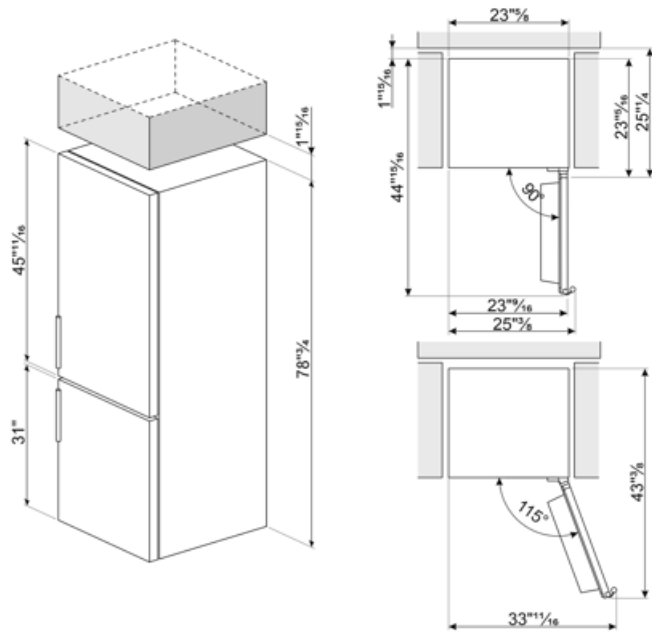

Total gross volume 12.5 cu. ft.
Noise level 38 dB(A) re 1 pW

Freezer capacity 4.2 cu. ft.
Refrigerator volume 8.3 cu. ft.

Electrical Connection

Current 10 A
Voltage (V) 120 V
Frequency (Hz) 60 Hz

Power cord length 74 13/16 "
Plug (B) NEMA 5-15P

Logistic Information

Width 23 5/8 "
Depth without handle 23 5/16 "

Height 78 3/4 "
Product depth (handle included) 25 1/16 "

Symbols glossary

- | | | | |
|--|--|---|--|
|  | 4 stars freezing compartment for better food preservation. |  | The automatic defrost system works by automatically defrosting at regular intervals eliminating the need to defrost altogether. |
|  | LED display: to show programmes, functions and options selected and the time to the end of the cycle. |  | Economical mode: Analyzes fridge functioning during the activation and optimizes the operating cycle in order to reduce power consumption. |
|  | Fast freezing: The fast freezing function brings the temperature of the compartment down when activated a few hours prior to usage. |  | Fingerprint proof stainless steel: Fingerprint proof stainless steel keeps stainless steel looking as good as new. |
|  | LED interior lighting: is a more energy efficient and long lasting way of illuminating the interior of the appliance. |  | Air plus: keeps food fresher for longer. |
|  | Slot-in: The refrigerators with Slot-in opening can be perfectly integrated into the furniture structure, as the doors open at 90° do not go beyond the side of the product. In case of installation next to the wall, it will be necessary to consider the dimensions of the handle in order to open the door at 90°. | | |