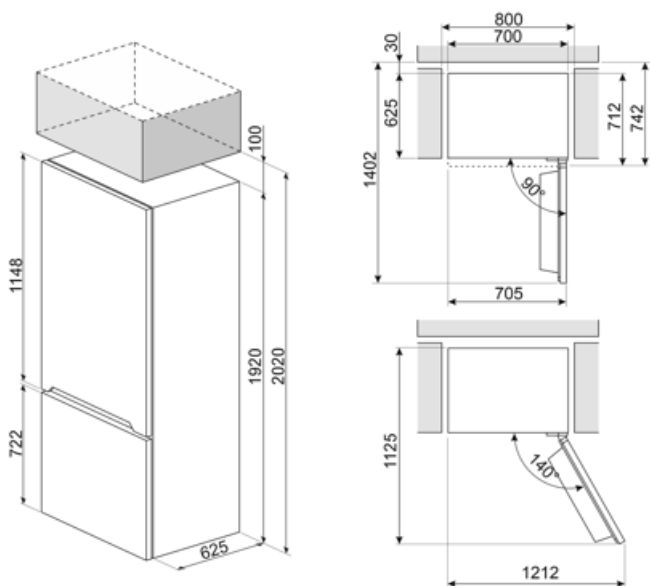

Refrigerant gas type	R600a
Type of compressor	Inverter
Refrigerant Quantity (gr)	68 g
Espuma expansiva de isolamento	Ciclopentano

Etiqueta de Desempenho / Energia - Reg. 2019

Consumo de energia anual	287 kWh/a	Airborne acoustical noise emissions	41 dB(A) re 1 pW
Classe de eficiência energética	E	Autonomia de conservação sem energia elétrica	14 h
Classe de emissão de ruído acústico aerotransportado	C	4 estrelas - Capacidade de congelamento	8.0 Kg/24h
Volume líquido total	481 l	Classe climática	SN, N, ST, T
Soma dos volumes do(s) compartimento(s) congelado(s)	137 l	EI	100 %
Soma dos volumes do(s) compartimento(s) refrigerado(s) e do(s) compartimento(s) não congelado(s)	344 l		

Electrical Connection

Plug	(F;E) Schuko	Voltage (V)	220-240 V
Electrical connection rating	185 W	Frequency (Hz)	50 Hz
Current	1,27 A	Power supply cable length	210 cm