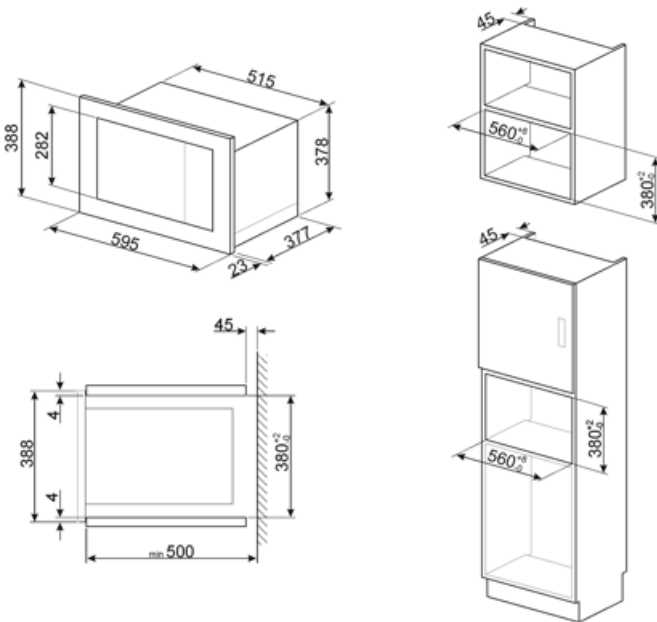

Turntable dimensions	31.5 cm	Microwave stops when door is opened	Yes
Light when door is opened	Yes	Inverter	No
Grill type	Quartz	Usable cavity space dimensions (HxWxD)	206x368x328 mm
Tilting grill	No	Microwave effective power	900 W

Accessories Included

Grid	1	Frame	No
Other	No		

Electrical Connection

Nominal power	1450 W	Frequency (Hz)	50 Hz
Current	6.3 A	Comprimento do cabo de alimentação	150 cm
Voltage (V)	230 V