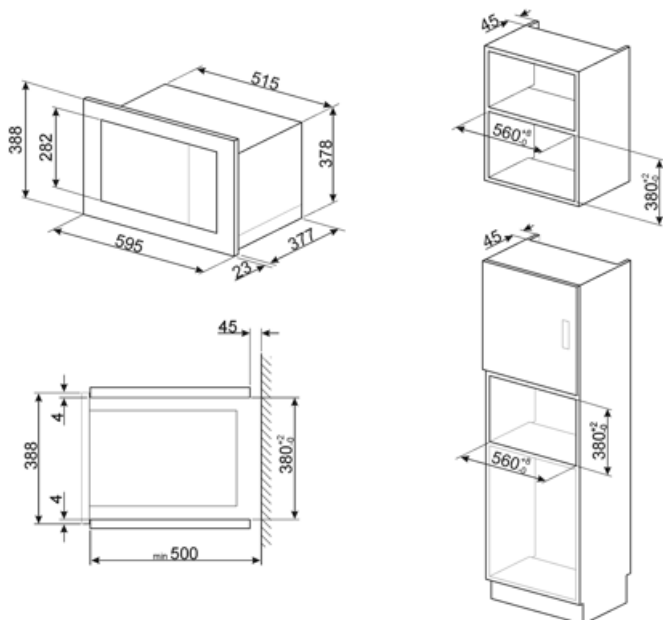

Tilting grill	No	Usable cavity space dimensions (HxWxD)	221x370x334 mm
Grill - power	1000 W	Microwave effective power	900 W

Accessories Included

Grid	1	Frame	No
Other	Ventosa		

Electrical Connection

Plug	No	Voltage (V)	230 V
Nominal power	1450 W	Frequency (Hz)	50 Hz
Current	6.3 A	Comprimento do cabo de alimentação	130 cm