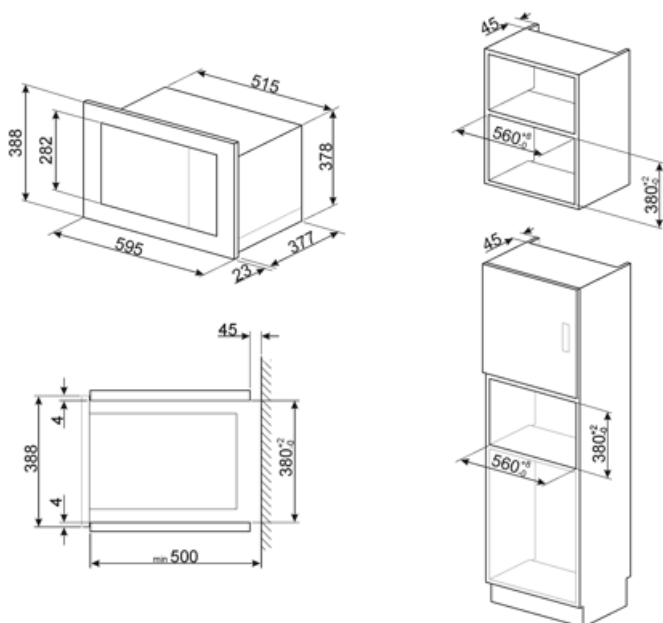

Turntable dimensions	31.5 cm	Microwave stops when door is opened	Yes
Light when door is opened	Yes	Inverter	No
Grill type	Quartz	Usable cavity space dimensions (HxWxD)	206x368x328 mm
Tilting grill	No	Microwave effective power	900 W

Accessories Included

Grid	1	Frame	Yes
Other	No		

Electrical Connection

Plug	No	Voltage (V)	230 V
Nominal power	1450 W	Frequency (Hz)	50 Hz
Current	6,3 A	Comprimento do cabo de alimentação	150 cm