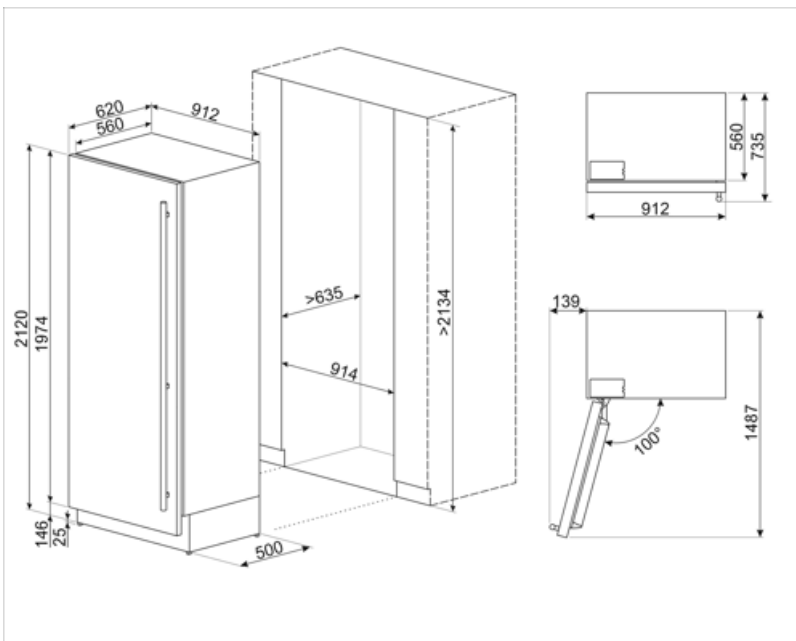

Electrical Connection

Current	3.5 A	Power supply cable length	78 3/4 "
Voltage	115 V	Plug	(B) NEMA 5-15P
Frequency (Hz)	60 Hz		

Logistic Information

Width	35 7/8 "	Height of the built-in niche	84 "
Width of the built-in niche	36 "	Product width with maximum doors opening	41 3/8 "
Depth without handle	24 7/16 "	Product depth with handle	28 15/16 "
Height, maximum value	83 7/16 "	Product depth with doors open at 90°	58 9/16 "
Depth of the built-in niche	25 "		