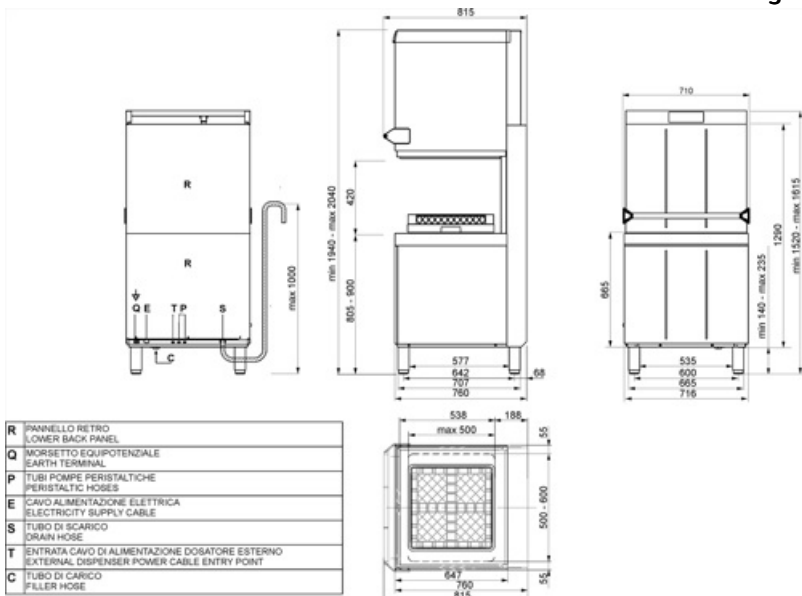

Peristaltic rinse aid pump	Yes, electronic control	Partial water exchange in the wash tank via built-in drain pump	Yes
Chemical level probe	Yes, optional KITSONLIV	Water supply pipe diameter	16 mm
Boiler thermostop	Yes - default	Drain supply pipe diameter	21.5 mm
Tank thermostop	Yes	Detergent (red) hose length	Yes, manual
Soft Start	Yes	Rinse aid (blue) hose length	Yes, manual
Stand-by system	Yes