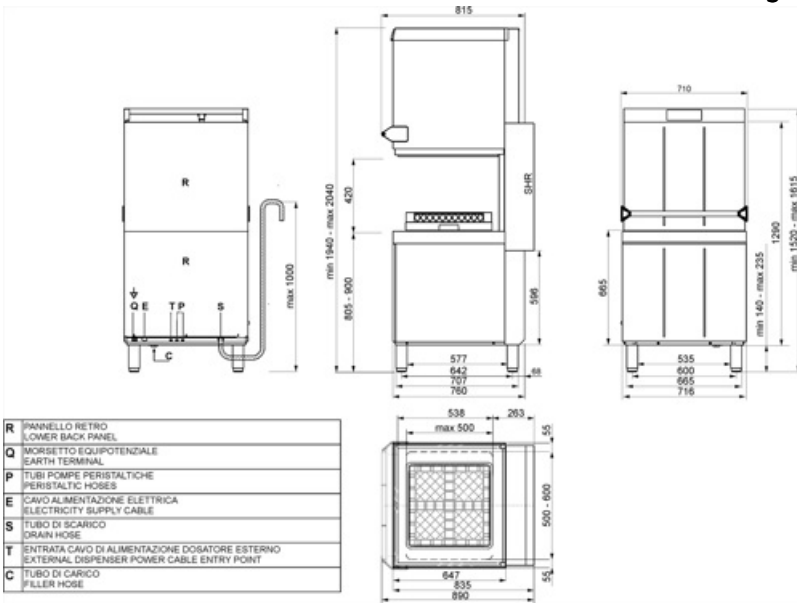

Chemical level probe	Yes, optional KITSONLIV	Partial water exchange in the wash tank via built-in drain pump	Yes
Chemical dosing	gr/lt		
Boiler thermostat	Yes - default		
Soft Start	Yes	Water supply pipe diameter	16 mm
Stand-by system	Yes	Drain supply pipe diameter	21.5 mm
		Detergent (red) hose length	Yes, manual
		Rinse aid (blue) hose length	Yes, manual