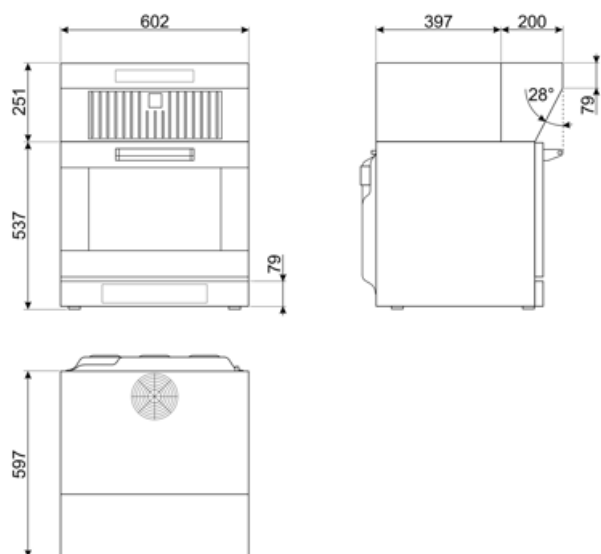

## Informations logistiques

---

<b>Code EAN</b>	8017709305956	<b>Net weight</b>	11,700 kg
<b>Packed product dimensions (WxDxH)</b>	602x597x251 mm	<b>Gross weight</b>	14,130 kg

---