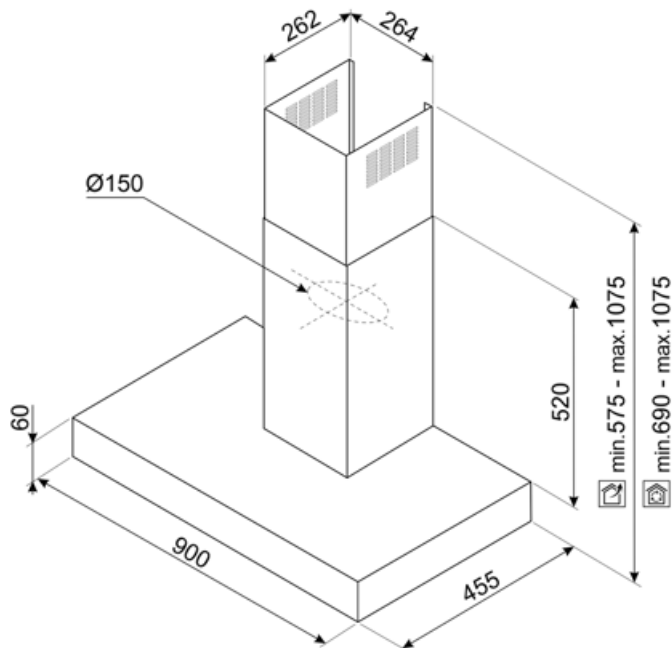

Elektrische aansluiting

Aansluitwaarde	238 W	Lengte voedingskabel	1500 mm
Spanning	220-240 V	Stekker	Nee
Frequentie	50-60 Hz		

Opties niet inbegrepen

Meegeleverde koolstoffilters	No	Schachtverlenging	No
Afstandsbediening	No	Ventilatie outlet	No