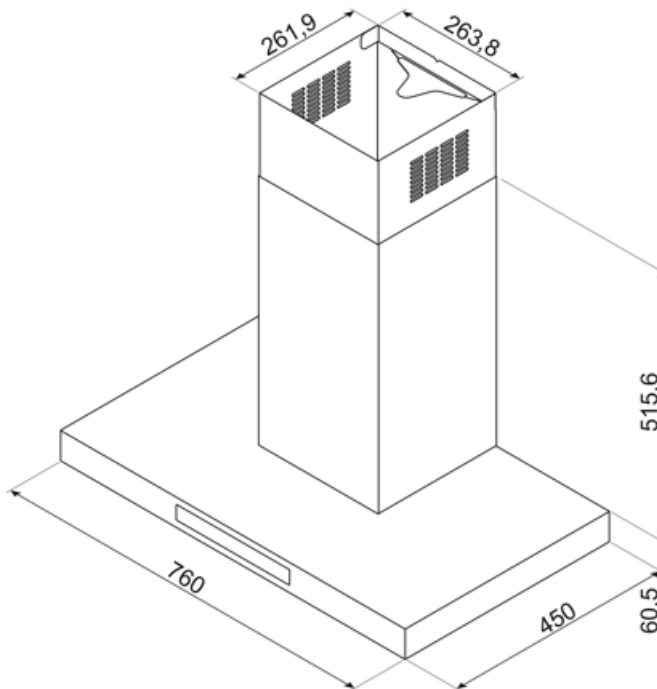

□	□

Accessories Included

Tube reduction Yes

Electrical Connection

Voltage	110-127 V	Power supply cable length	1500 "
Frequency (Hz)	60 Hz	Plug	(B) NEMA 5-15P

Also available

Alternative colours available Matt white, Matt Black