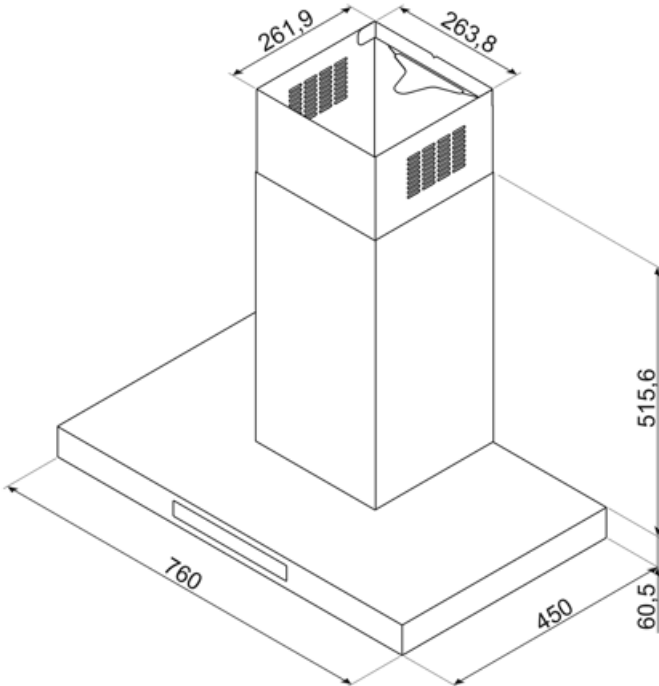

□	□

Accessories Included

Tube reduction   Yes

Performance / Energy Label

Annual Efficiency Consumption (AEChood)   54 kWh/year

Electrical Connection

Voltage	110-127 V	Power supply cable length	1500 "
Frequency (Hz)	60 Hz	Plug	(B) NEMA 5-15P

Also available

Alternative colours available   Matt white, Matt Black