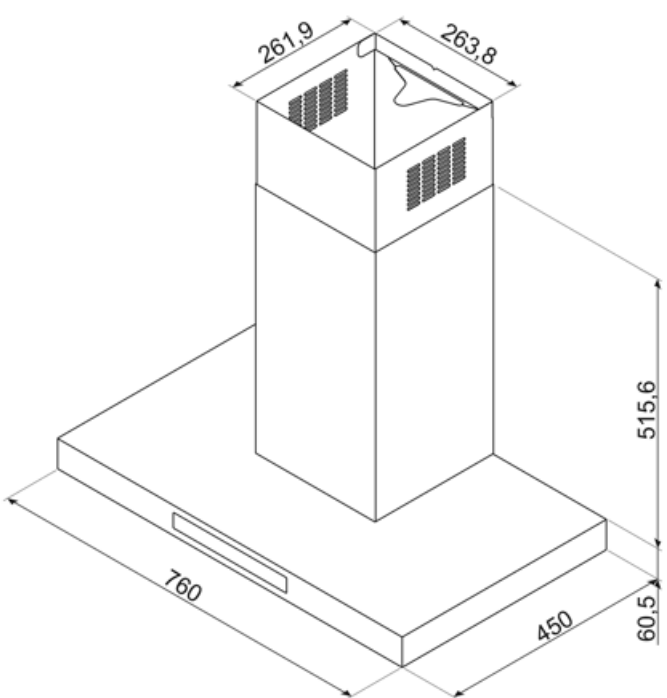

□	□

Accessories Included

Tube reduction   Yes

Performance / Energy Label

Annual Efficiency Consumption (AEChood)   54 kWh/year

Electrical Connection

Voltage	110-127 V	Power supply cable length	1500 "
Frequency (Hz)	60 Hz	Plug	(B) NEMA 5-15P

Also available

Alternative colours available   Matt white, Matt Black