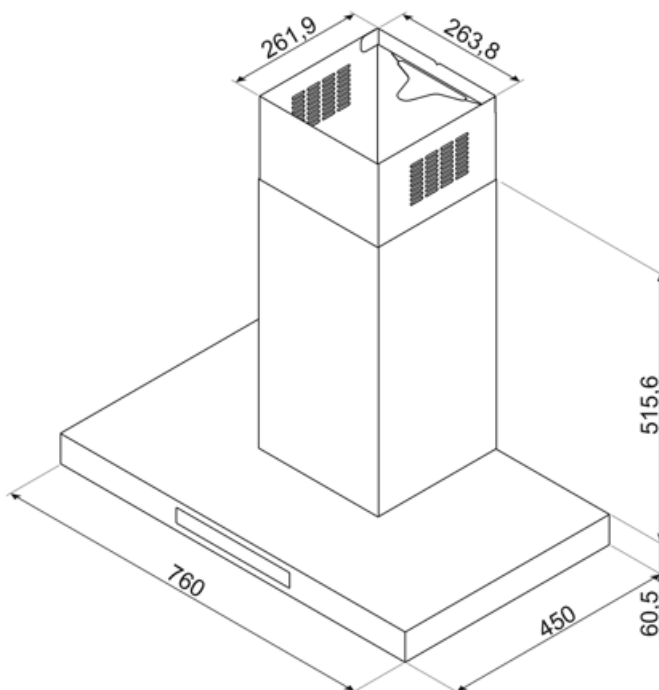

□	□

Accessories Included

Tube reduction Yes

Performance / Energy Label

Annual Efficiency Consumption (AEChood) 54 kWh/year

Electrical Connection

Voltage 110-127 V
Frequency (Hz) 60 Hz

Power supply cable length 1500 "
Plug (B) NEMA 5-15P

Also available

Alternative colours available Matt white, Matt Black