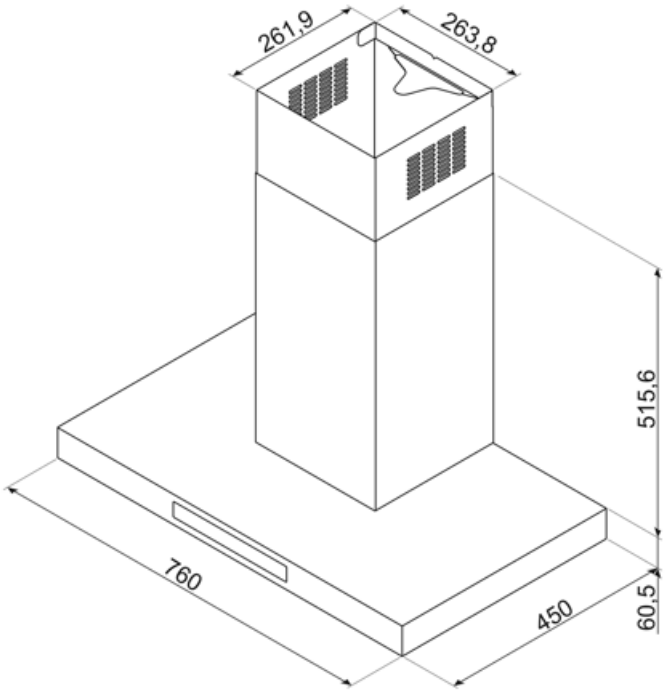

□	□

Accessories Included

Tube reduction   Yes

Electrical Connection

Voltage	110-127 V	Power supply cable length	1500 "
Frequency (Hz)	60 Hz	Plug	(B) NEMA 5-15P

Also available

Alternative colours available	Matt white, Matt Black	Available colours	KBTU30MW KBTU30AN