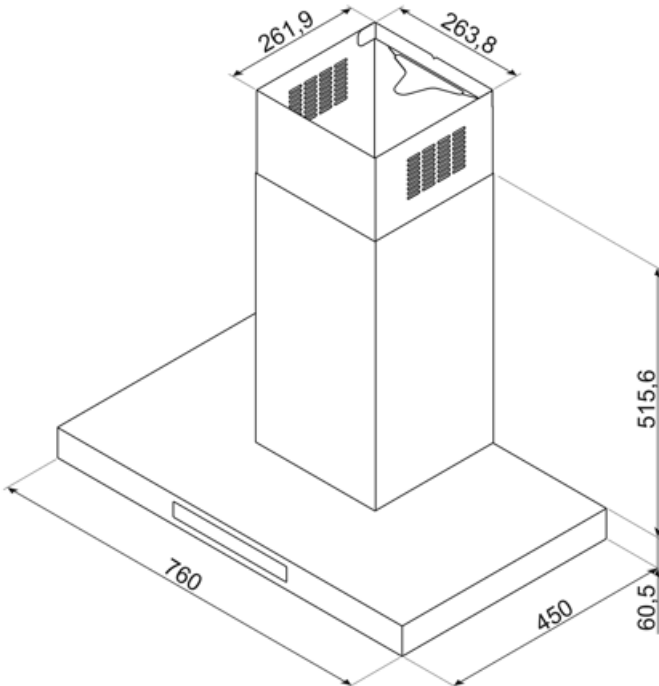

Technical Features

No. of lights	2	No. of filters	3
Light type	LED	Anti-grease filters	Aluminium
Light Power	1.3 W	Filter replacement indicator	Yes
Dimmer mode	Yes	Vent outlet	5 7/8 "
Light color temperature scale (°K)	3000 °K	Minimum distance from GAS hob	750 "
Free outlet maximum capacity	553.5 CFM	Minimum distance from ELECTRIC hob	650 "
Motor power	350 W	Non return valve	Yes

Compatible Accessories

FLT6U

KITCEKBT

Chimney extension, dimensions 261,5 * 260 * 830 mm suitable for T-shape hood KBT* & KBCT*, max height 1380 mm Stainless Steel

Alternative products

KBTU30MW

Colour: Stainless steel