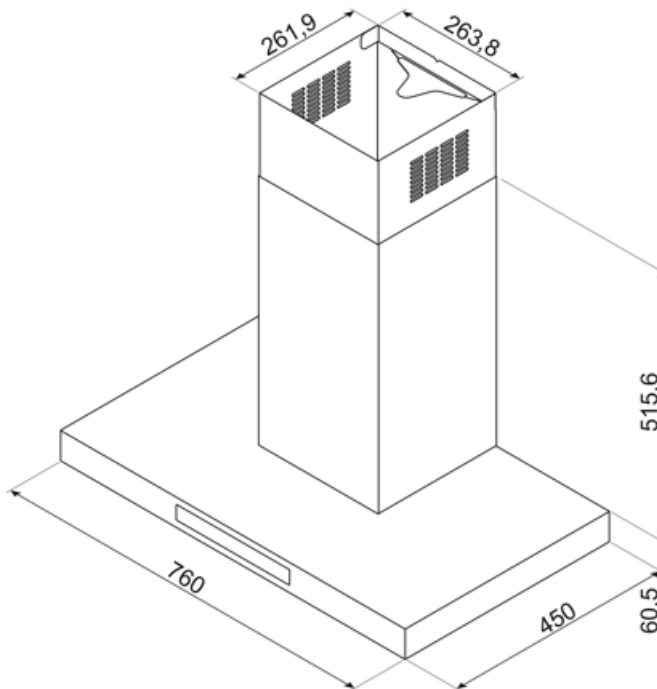

Technical Features

No. of lights	2	No. of filters	3
Light type	LED	Anti-grease filters	Aluminium
Light Power	1.3 W	Filter replacement indicator	Yes
Dimmer mode	Yes	Vent outlet	5 7/8 "
Light color temperature scale (K)	3000 K	Minimum distance from GAS hob	750 "
Free outlet maximum capacity	553.5 CFM	Minimum distance from ELECTRIC hob	650 "
Motor power	350 W	Non return valve	Yes

Compatible Accessories

KITCEKBT

Chimney extension, dimensions 261,5 * 260 * 830 mm suitable for T-shape hood KBT* & KBCT*, max height 1380 mm Stainless Steel

KITFCKBT

1 pcs di filtro a carboni attivi per i modelli di cappe KBT* / KBCT*