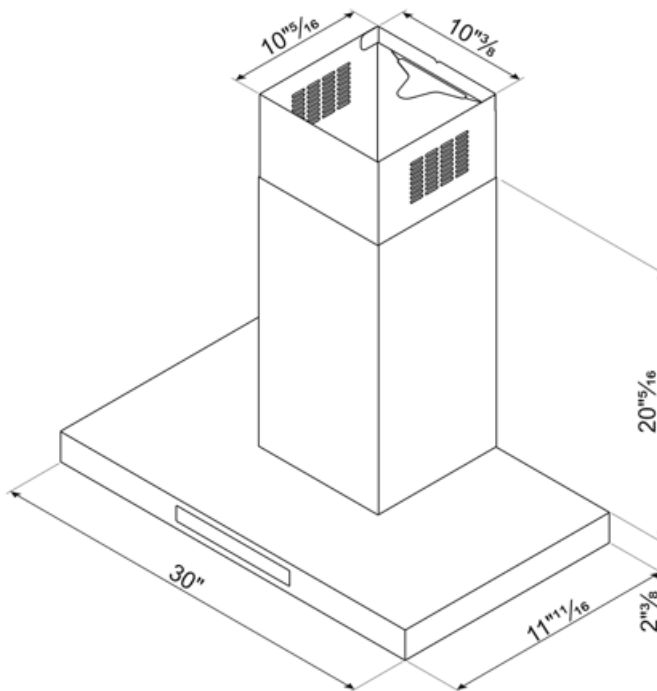

□	□

Accessories Included

Vent reduction Yes

Electrical Connection

Plug	(B) NEMA 5-15P	Frequency (Hz)	60 Hz
Voltage	110-127 V	Power supply cable length	1500 "

Also available

Available colors Matt white, Matt Black Available colors KBTU30MW KBTU30AN