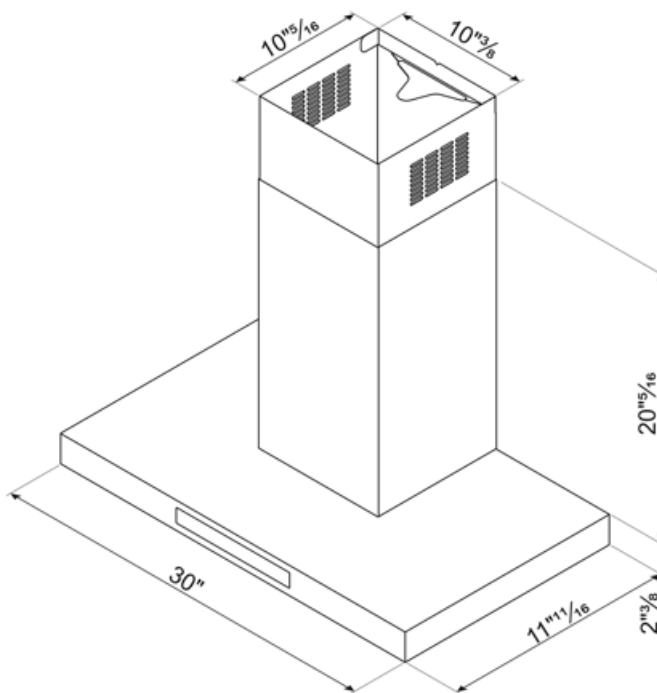

Compatible Accessories

KITCEKBT

Chimney extension, dimensions 261,5 * 260 * 830 mm suitable for T-shape hood KBT* & KBCT*, max height 1380 mm Stainless Steel

KITFCKBT

One charcoal filter compatible with KBTU* hood models