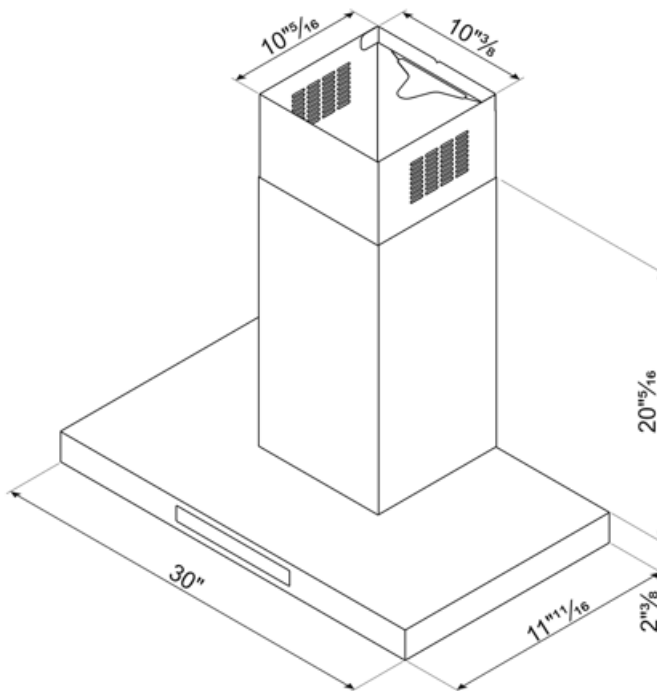

□	□

Accessories Included

Vent reduction   Yes

Electrical Connection

Voltage	110-127 V	Power supply cable length	1500 "
Frequency (Hz)	60 Hz	Plug	(B) NEMA 5-15P

Also available

Available colors	Matte White, Matte Black	Available colors	KBTU30MW KBTU30AN