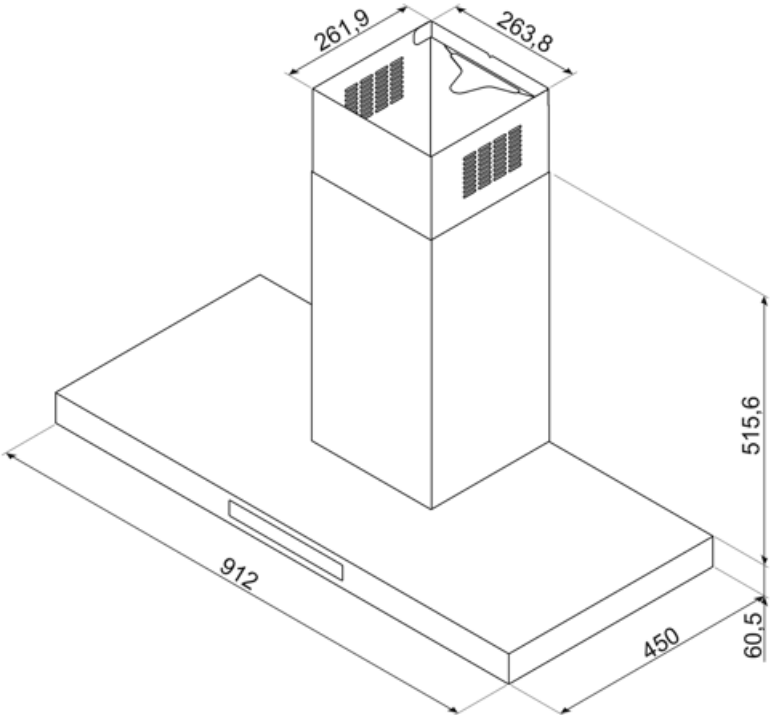

□	□

Accessories Included

Tube reduction   Yes

Performance / Energy Label

Annual Efficiency Consumption (AEChood)   54 kWh/year

Electrical Connection

Voltage	110-127 V	Power supply cable length	1500 "
Frequency (Hz)	60 Hz	Plug	(B) NEMA 5-15P

Also available

Alternative colours available   Matt white, Matt Black