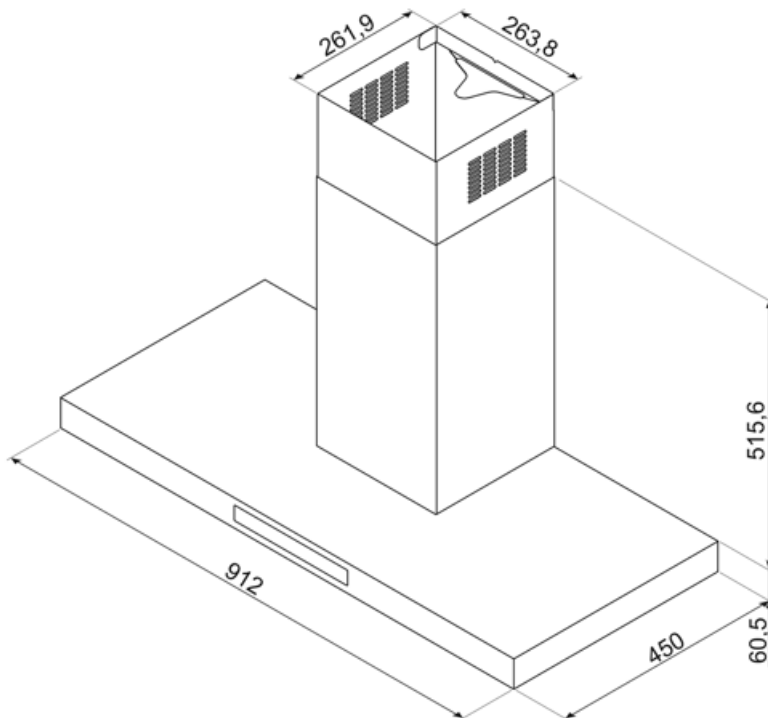

□	□

Accessories Included

Tube reduction Yes

Performance / Energy Label

Annual Efficiency Consumption (AEChood) 54 kWh/year

Electrical Connection

Voltage	110-127 V	Power supply cable length	1500 "
Frequency (Hz)	60 Hz	Plug	(B) NEMA 5-15P

Also available

Alternative colours available Matt white, Matt Black