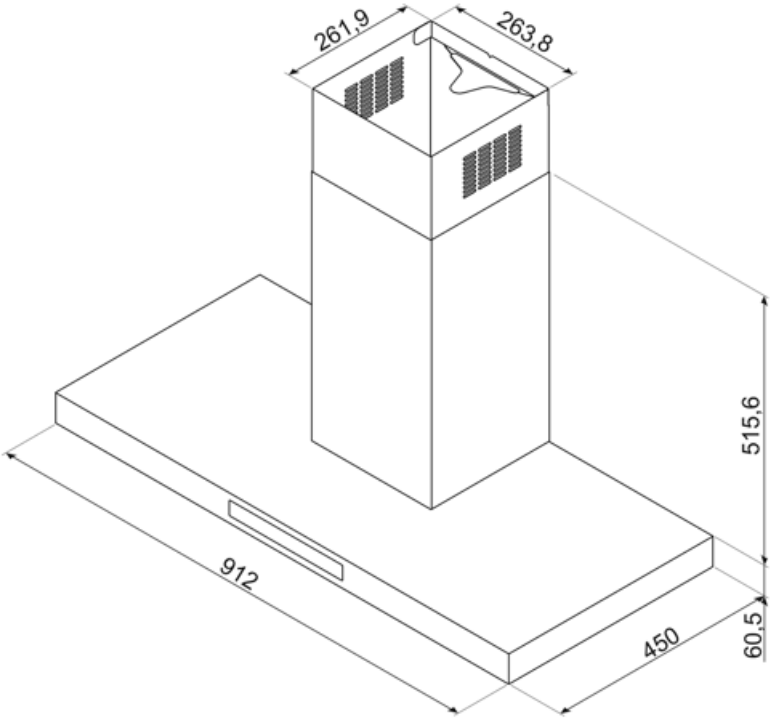

□	□

Accessories Included

Tube reduction   Yes

Performance / Energy Label

Annual Efficiency Consumption (AEChood)   54 kWh/year

Electrical Connection

Voltage	110-127 V	Power supply cable length	1500 "
Frequency (Hz)	60 Hz	Plug	(B) NEMA 5-15P

Also available

Alternative colours available   Matt white, Matt Black