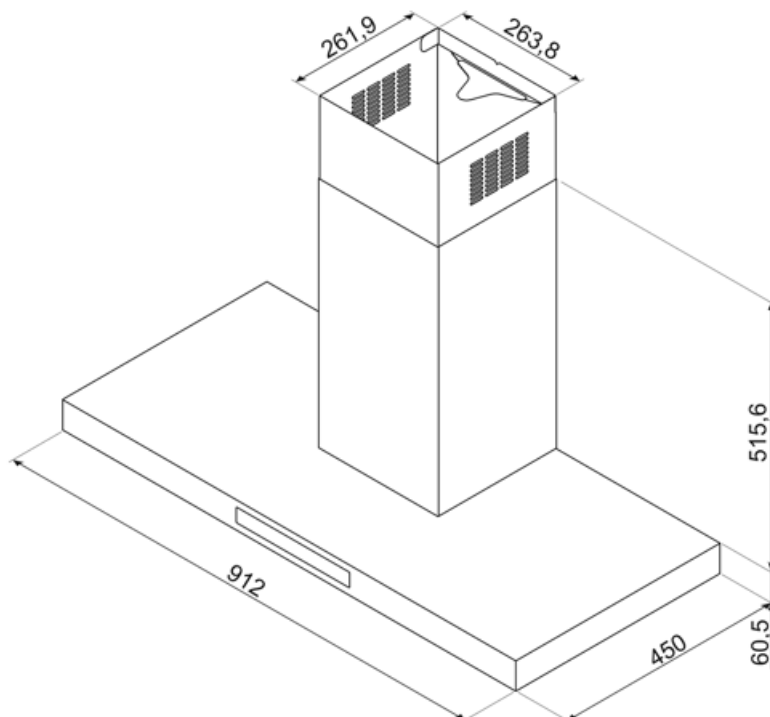

□	□

Accessories Included

Tube reduction   Yes

Performance / Energy Label

Annual Efficiency   54 kWh/year
Consumption (AEChood)

Electrical Connection

Voltage	110-127 V	Power supply cable length	1500 "
Frequency (Hz)	60 Hz	Plug	(B) NEMA 5-15P

Also available

Alternative colours available   Matt white, Matt Black