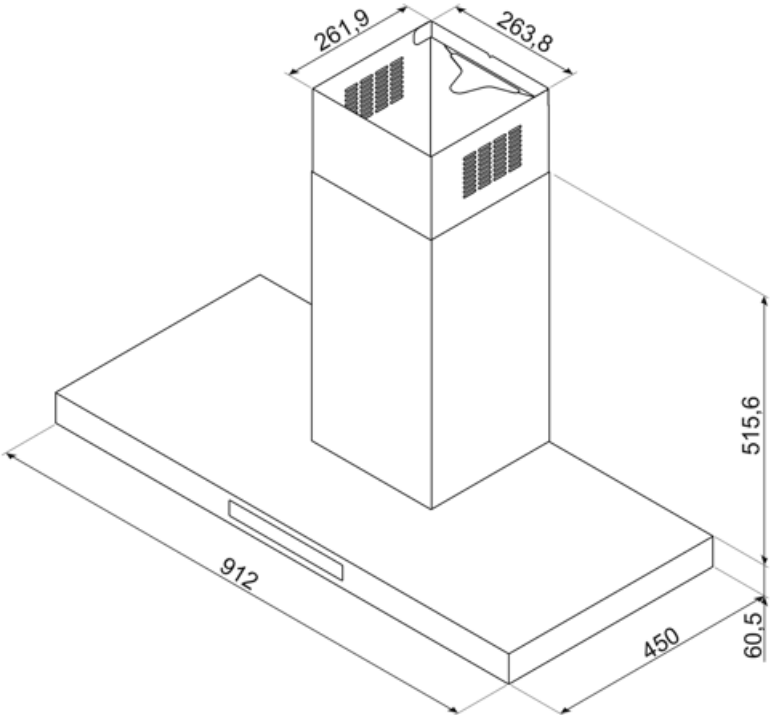

□	□

Accessories Included

Tube reduction   Yes

Performance / Energy Label

Annual Efficiency   54 kWh/year
Consumption (AEChood)

Electrical Connection

Voltage	110-127 V	Power supply cable length	1500 "
Frequency (Hz)	60 Hz	Plug	(B) NEMA 5-15P

Also available

Alternative colours available   Matt white, Matt Black