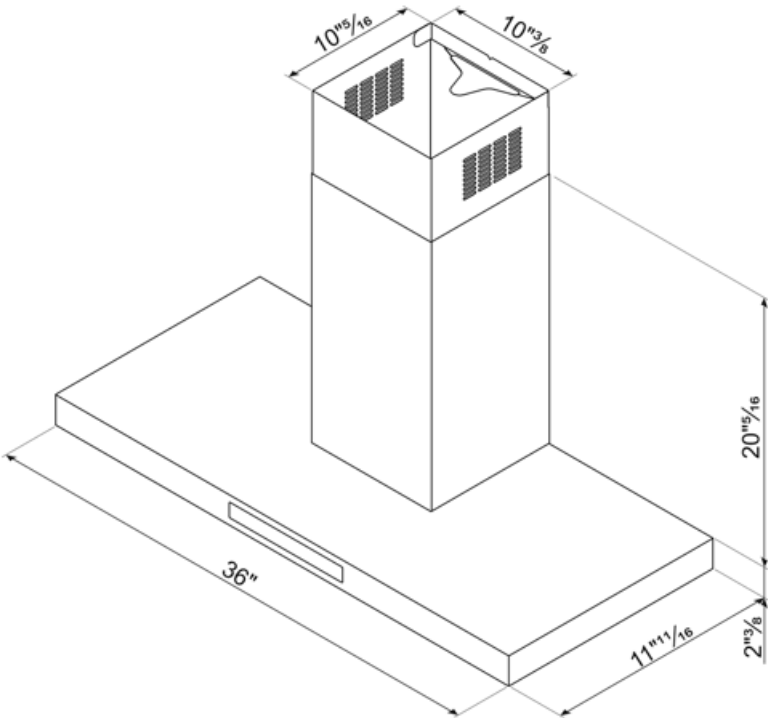

Accessories Included

Vent reduction   Yes

Performance / Energy Label

Annual consumption efficiency   54 kWh/year

Electrical Connection

Voltage	110-127 V	Power supply cable length	1500 "
Frequency (Hz)	60 Hz	Plug	(B) NEMA 5-15P

Also available

Available colors   Matte White, Matte Black