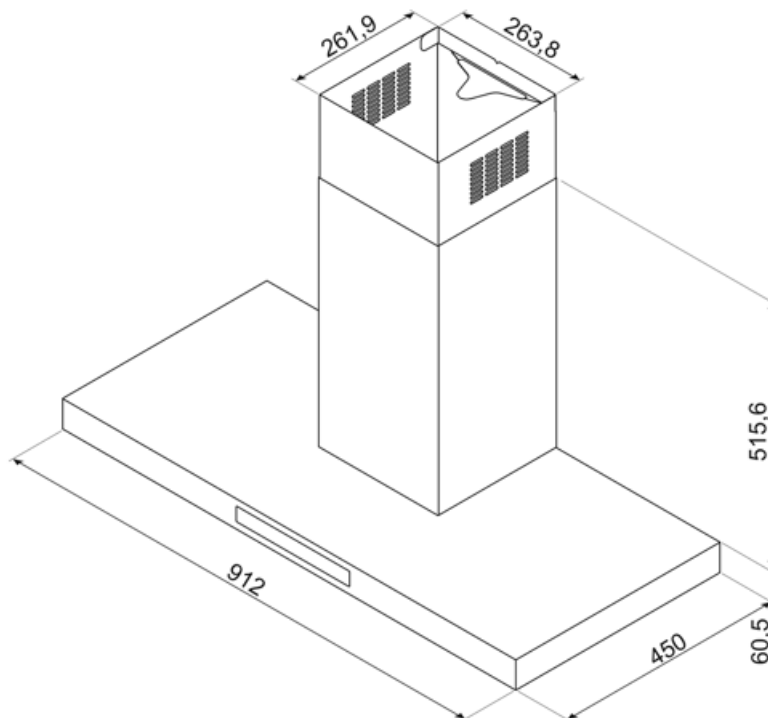

□	□

Accessories Included

Tube reduction Yes

Electrical Connection

Voltage	110-127 V	Power supply cable length	1500 "
Frequency (Hz)	60 Hz	Plug	(B) NEMA 5-15P

Also available

Alternative colours available Matt white, Matt Black