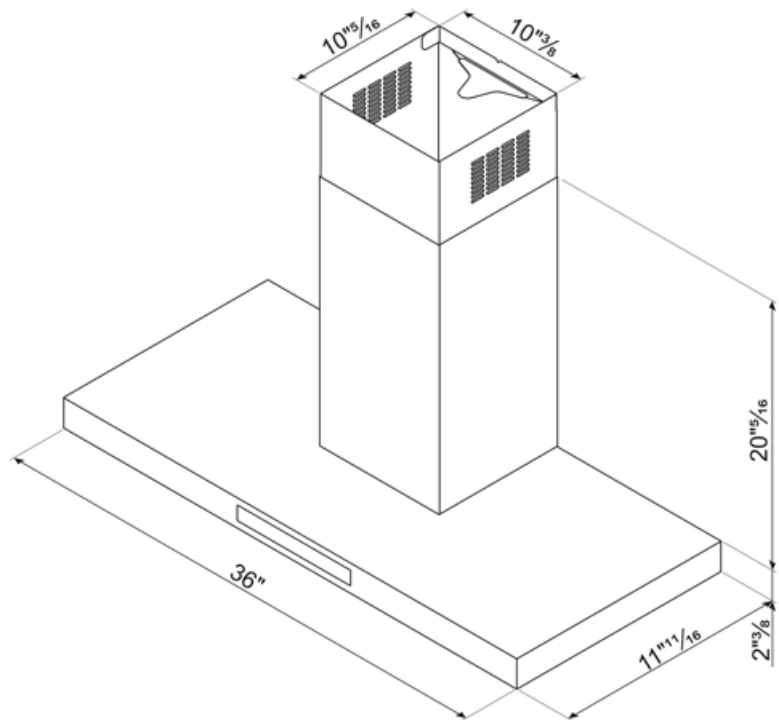

□	□

Accessories Included

Vent reduction   Yes

Electrical Connection

Plug	(B) NEMA 5-15P	Frequency (Hz)	60 Hz
Voltage	110-127 V	Power supply cable length	1500 "

Also available

Available colors   Matt white, Matt Black