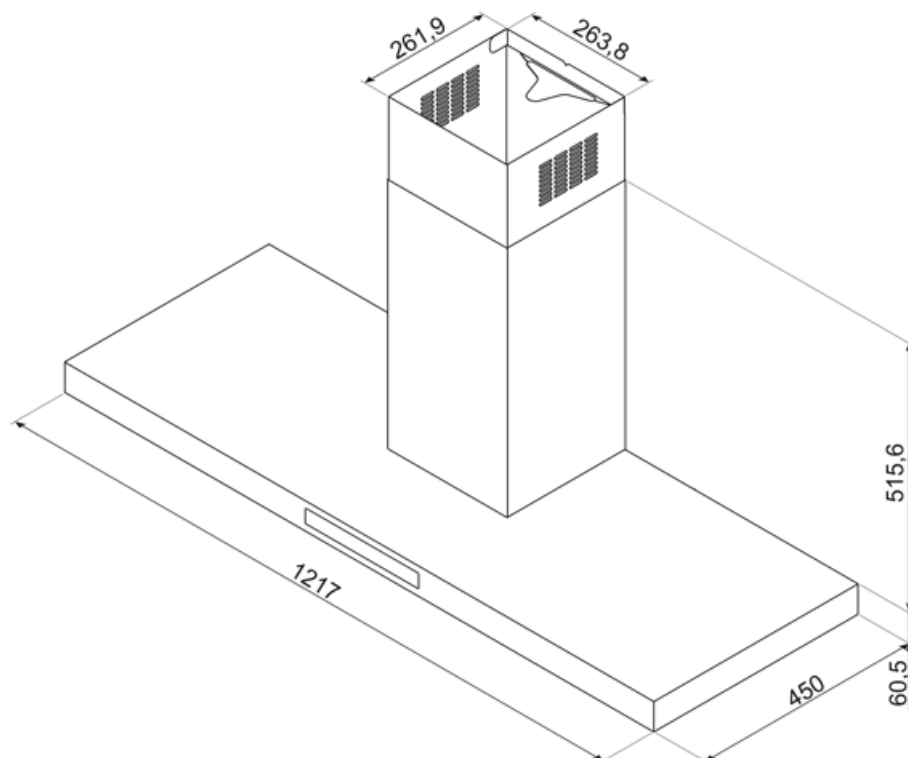

Technical Features

No. of lights	2	No. of filters	4
Light type	LED	Anti-grease filters	Aluminium
Light Power	1,3 W	Filter replacement indicator	Yes
Dimmer mode	Yes	Vent outlet	5 7/8 "
Light color temperature scale (K)	3000 K	Minimum distance from GAS hob	750 "
Free outlet maximum capacity	553.5 CFM	Minimum distance from ELECTRIC hob	650 "
Motor power	230 W	Non return valve	Yes

Compatible Accessories

KITCEKBT

Chimney extension, dimensions 261,5 * 260 * 830 mm suitable for T-shape hood KBT* & KBCT*, max height 1380 mm Stainless Steel

KITFCKBT

1 pcs di filtro a carboni attivi per i modelli di cappe KBT* / KBCT*