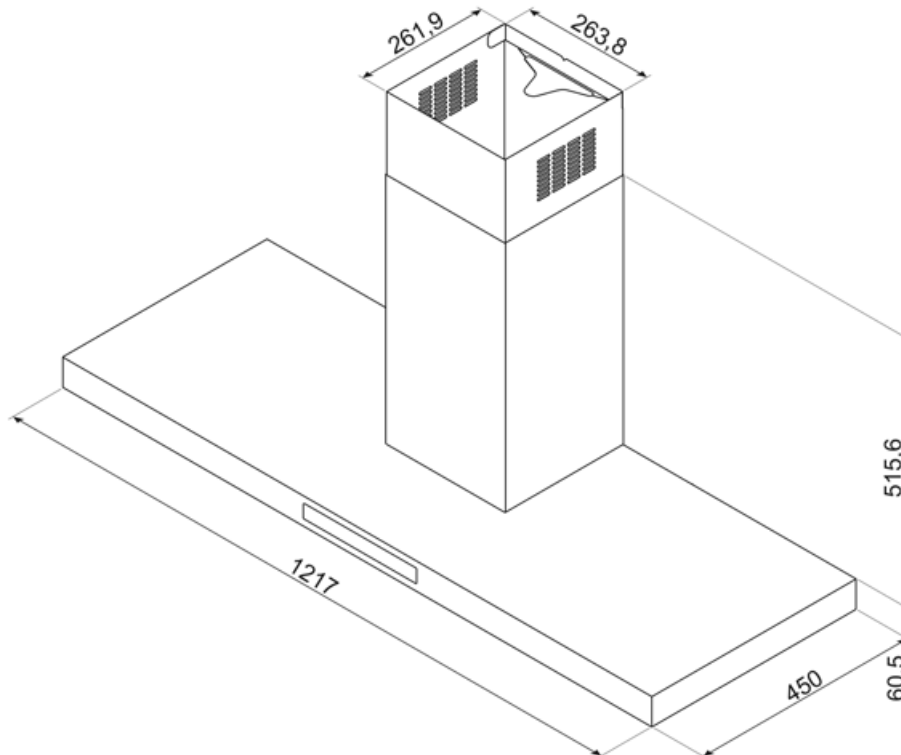

□	□
Intensive speed	419.5	72

Accessories Included

Tube reduction Yes

Electrical Connection

Voltage	110-127 V	Power supply cable length	1500 "
Frequency (Hz)	60 Hz	Plug	No

Also available

Alternative colours available Matt white, Matt Black