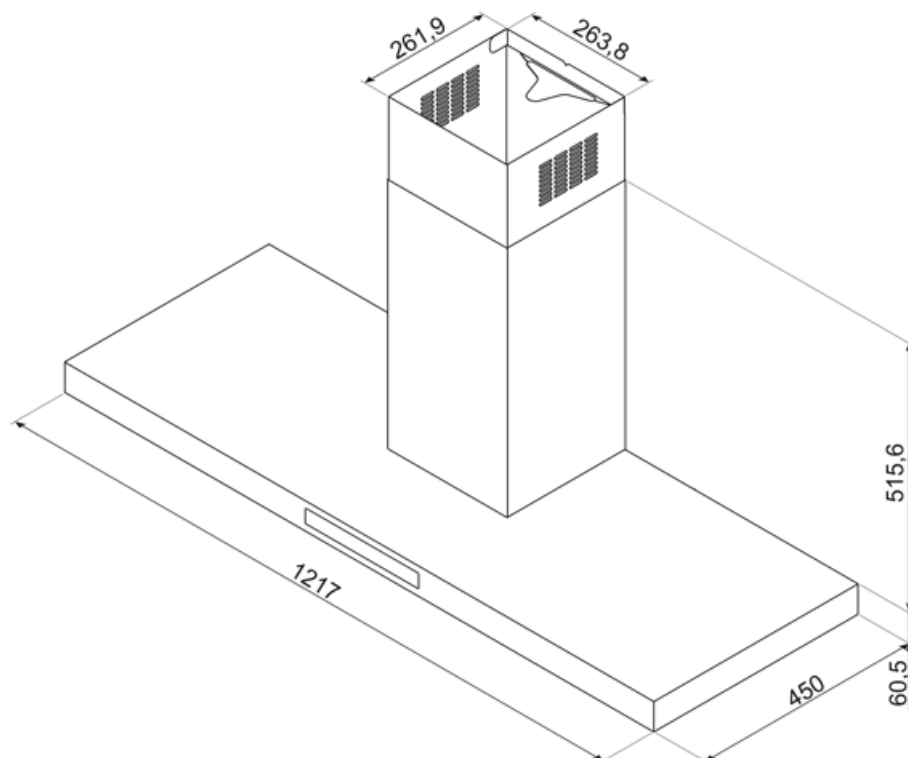

Technical Features

No. of lights	2	No. of filters	4
Light type	LED	Anti-grease filters	Aluminium
Light Power	1.3 W	Filter replacement indicator	Yes
Dimmer mode	Yes	Vent outlet	5 7/8 "
Light color temperature scale (K)	3000 K	Minimum distance from GAS hob	750 "
Free outlet maximum capacity	553.5 CFM	Minimum distance from ELECTRIC hob	650 "
Motor power	230 W	Non return valve	Yes

Compatible Accessories

KITCEKBT

Chimney extension, dimensions 261,5 * 260 * 830 mm suitable for T-shape hood KBT* & KBCT*, max height 1380 mm Stainless Steel

KITFCKBT

1 pcs di filtro a carboni attivi per i modelli di cappe KBT* / KBCT*