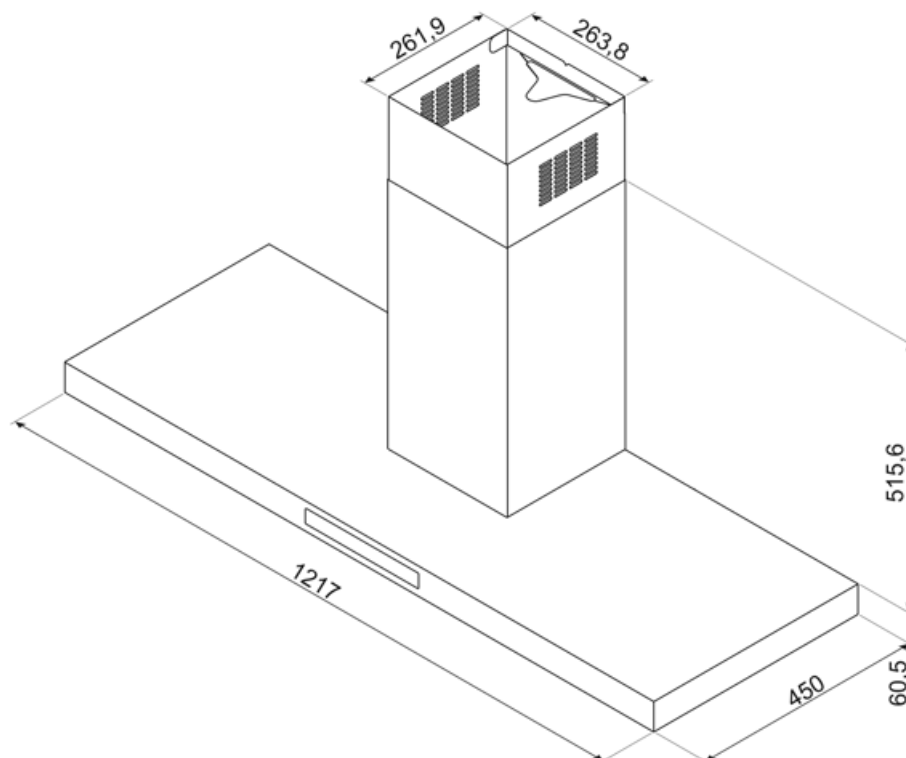

Technical Features

No. of lights	2	No. of filters	4
Light type	LED	Anti-grease filters	Aluminium
Light Power	1,3 W	Filter replacement indicator	Yes
Dimmer mode	Yes	Vent outlet	5 7/8 "
Light color temperature scale (K)	3000 K	Minimum distance from GAS hob	750 "
Free outlet maximum capacity	553.5 CFM	Minimum distance from ELECTRIC hob	650 "
Motor power	230 W	Non return valve	Yes

Compatible Accessories

KITCEKBT

Chimney extension, dimensions 261,5 * 260 * 830 mm suitable for T-shape hood KBT* & KBCT*, max height 1380 mm Stainless Steel

KITFCKBT

1 pcs di filtro a carboni attivi per i modelli di cappe KBT* / KBCT*