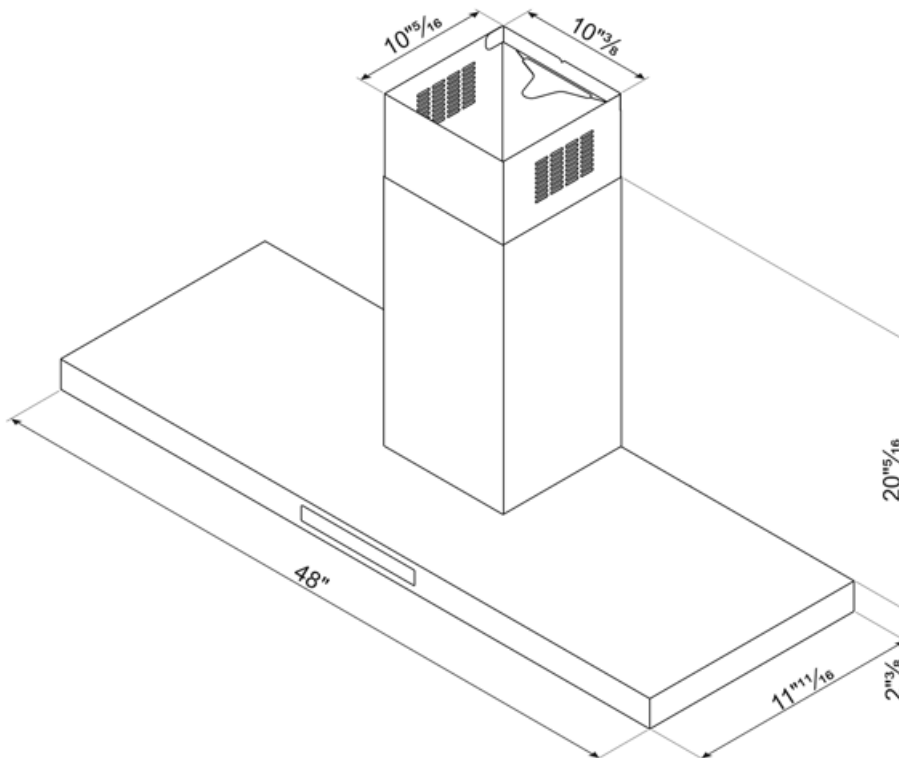

Technical Features

No. of lights	2	No. of filters	4
Lighting	LED	Anti-grease filters	Aluminum
Light power	1,3 W	Filter replacement indicator	Yes
Dimmable light	Yes	Vent outlet	5 7/8 "
Light color temperature scale (K)	3000 K	Minimum distance from gas cooktop	750 "
Maximum extraction capacity at free mode	553.5 CFM	Minimum distance from electric cooktop	650 "
Motor power	230 W	Non-return valve	Yes

Compatible Accessories

KITCEKBT

Chimney extension, dimensions 261,5 * 260 * 830 mm suitable for T-shape hood KBT* & KBCT*, max height 1380 mm Stainless Steel

KITFCKBT

One charcoal filter compatible with KBTU* hood models