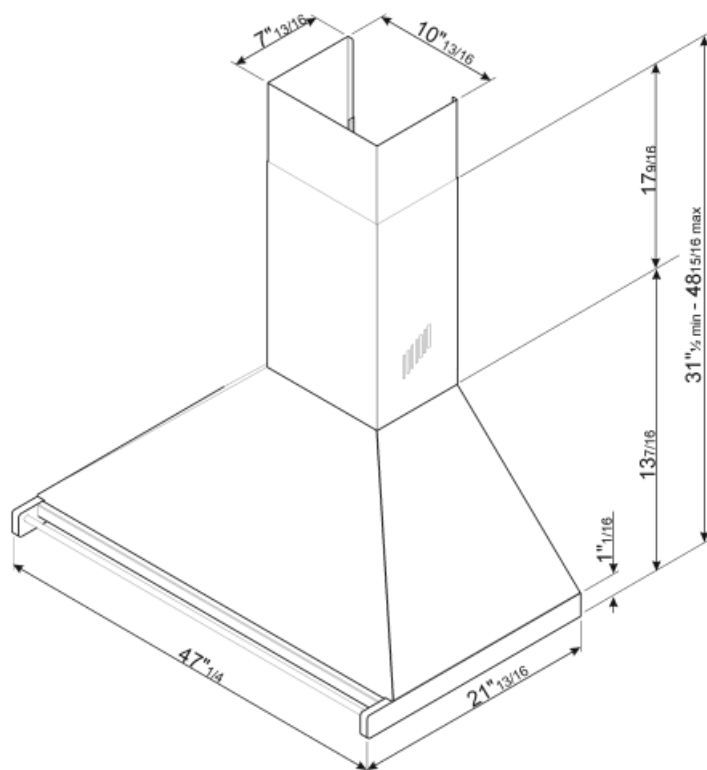

Extraction rate [CFM]	Noise level [dB(A)]
Speed level 1	275.5	48
Speed 2	411.5	55
Speed 3	551	61
Speed level 4	665	69

Electrical Connection

Electrical connection rating	495 W	Frequency (Hz)	60 Hz
Voltage	120 V	Power supply cable length	1000 "