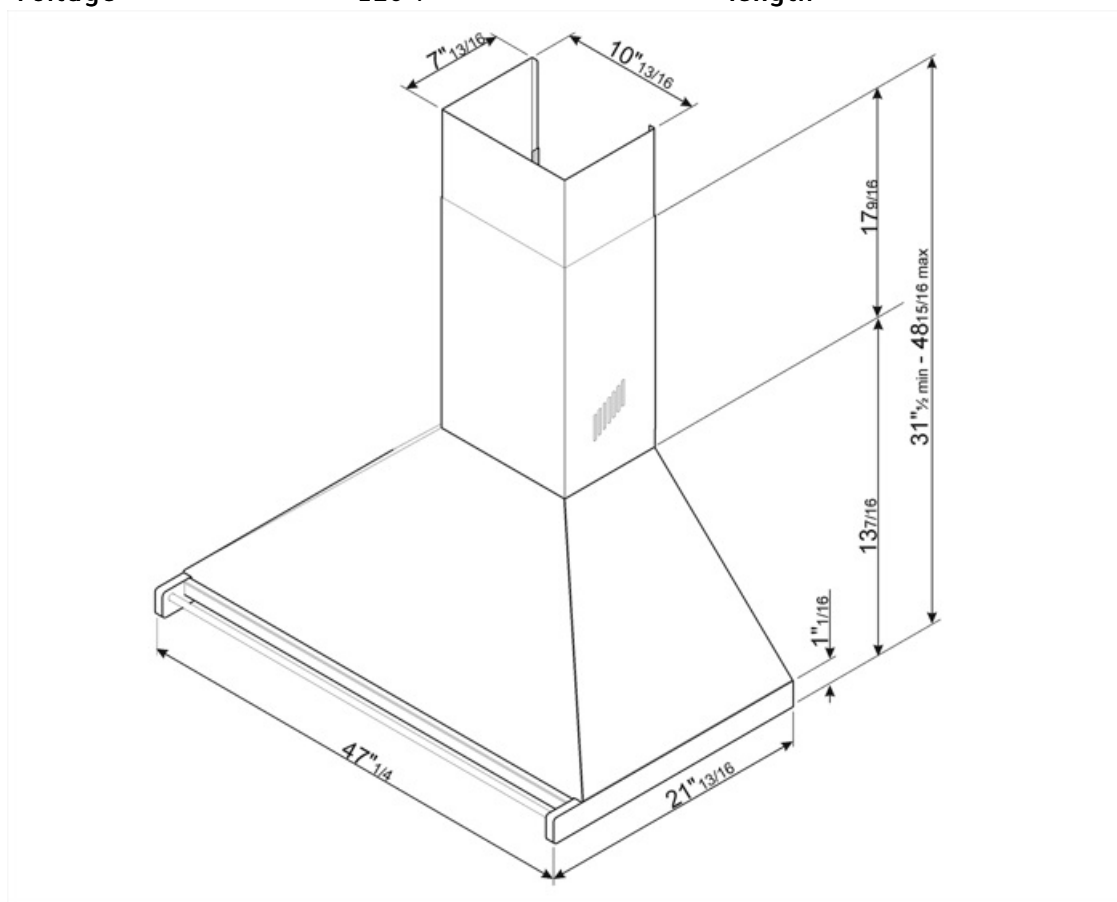

Extraction rate [CFM]	Noise level [dBA]
Speed level 1	275.5	48
Speed 2	411.5	55
Speed 3	551	61
Speed level 4	665	69

Electrical Connection

Electrical connection rating	495 W	Frequency (Hz)	60 Hz
Voltage	120 V	Power supply cable length	1000 "