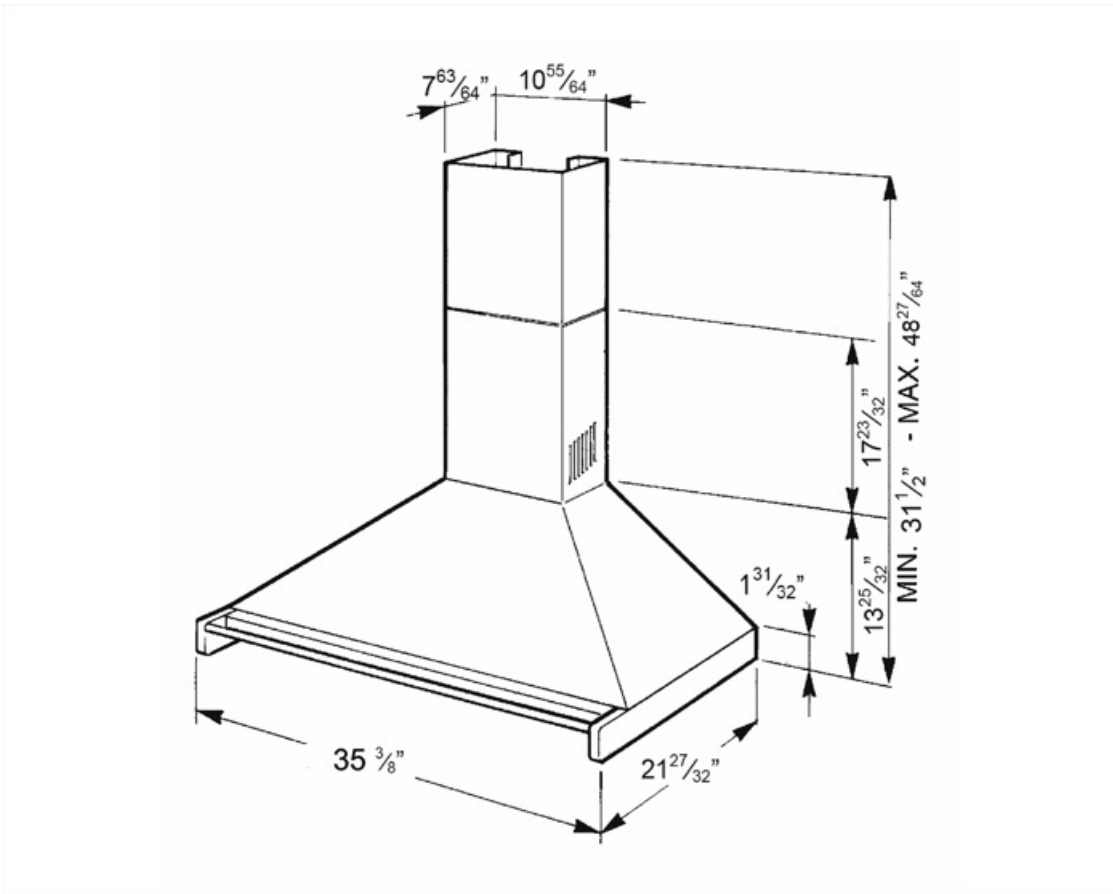

Electrical Connection

Electrical connection rating	495 W	Frequency (Hz)	60 Hz
Voltage	120 V	Power supply cable length	1000 "