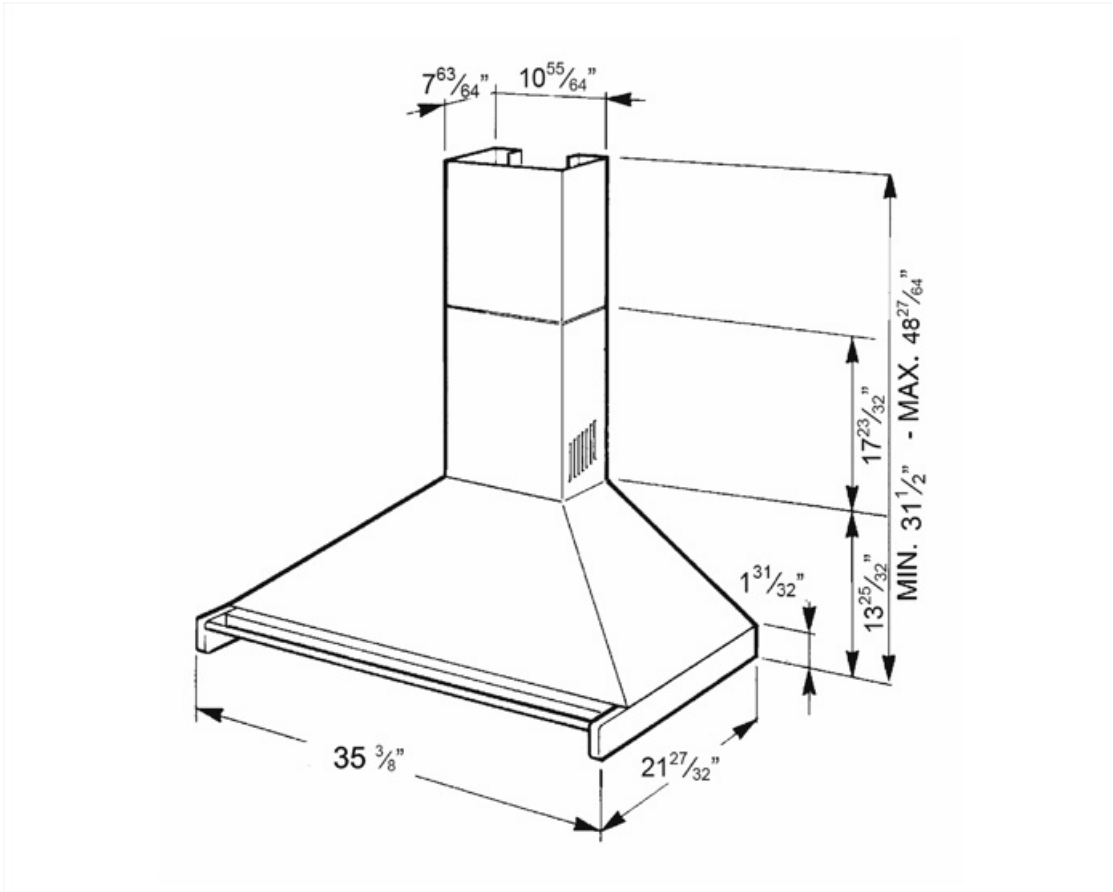

Electrical Connection

Electrical connection rating	495 W	Frequency (Hz)	60 Hz
Voltage	120 V	Power supply cable length	1000 "