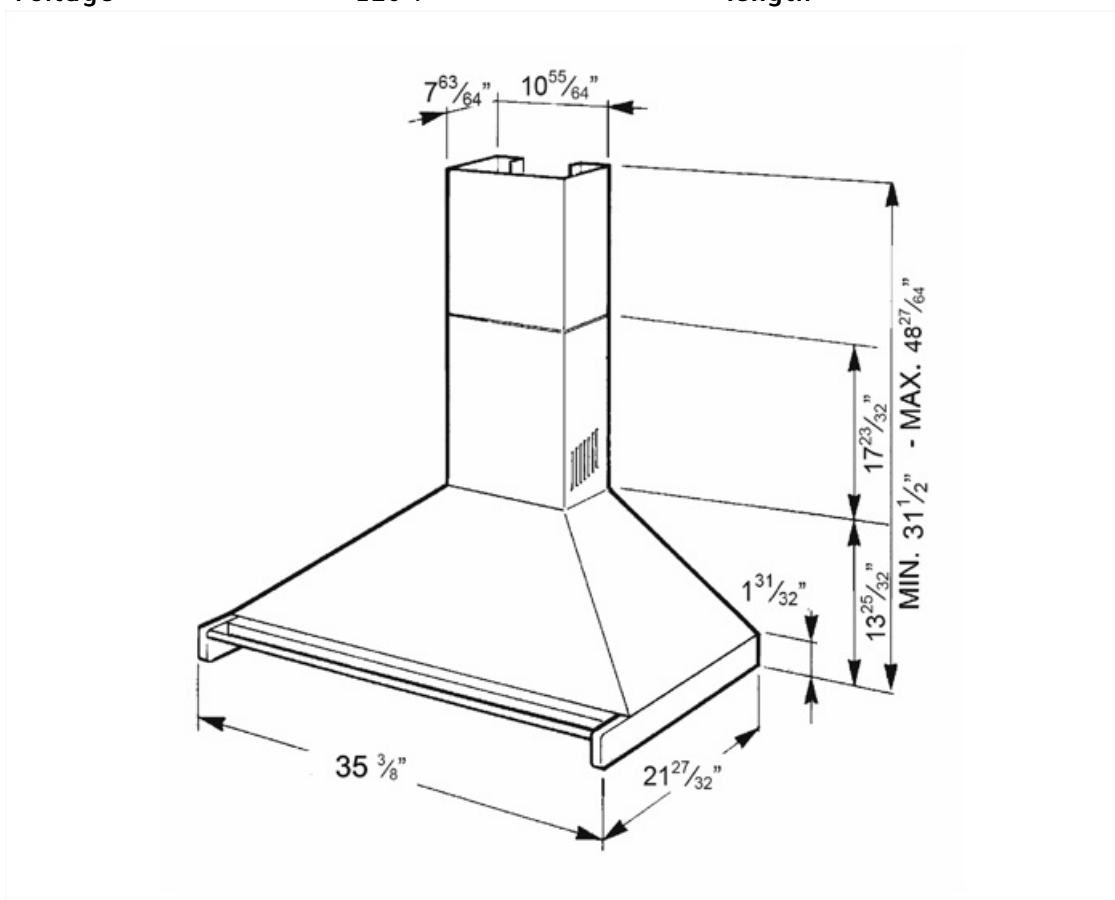

Extraction rate [CFM]	Noise level [dBA]
Speed level 1	275.5	48
Speed 2	411.5	55
Speed 3	551	61
Speed level 4	665	69

Electrical Connection

Electrical connection rating	495 W	Frequency (Hz)	60 Hz
Voltage	120 V	Power supply cable length	1000 "