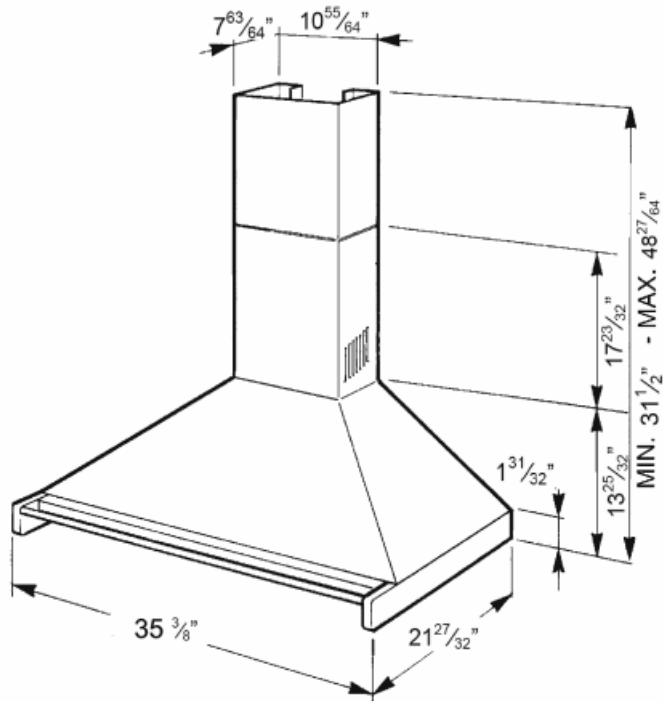

Extraction rate [CFM]	Noise level [dB(A)]
Speed level 1	275.5	48
Speed 2	411.5	55
Speed 3	551	61
Speed level 4	665	69

Electrical Connection

Electrical connection rating	495 W	Frequency (Hz)	60 Hz
Voltage	120 V	Power supply cable length	39 3/8 "