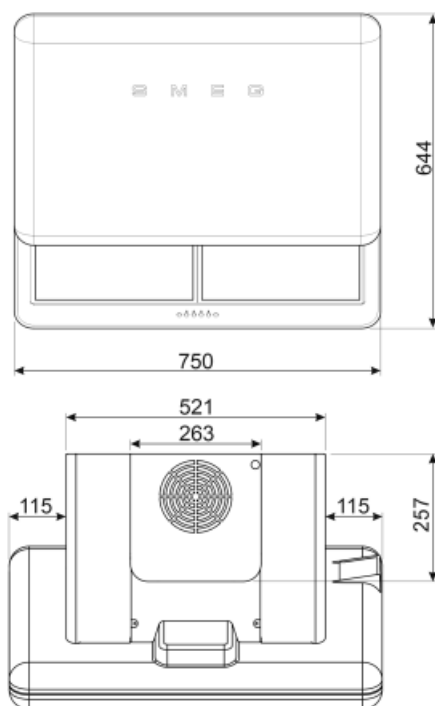

Fehér, Black, Bézs, Red

Available colours

KFAB75WH-KFAB75BL-
KFAB75CR-KFAB75RD

Not included accessories

KITCMNFABUJ

Coppia di Camini (2 pezzi) dimensioni
550 min 1035 max (263 * 257 mm)
KFAB75UJ Cappa Union JACK Camini
BLU