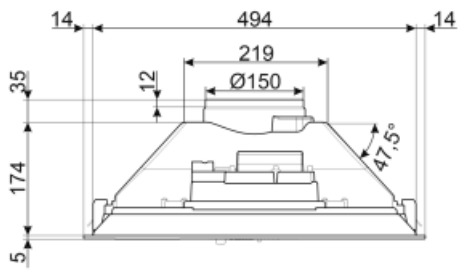

Measured air pressure at best efficiency point (Qbep) 196 Pa

Measured electric power input at best efficiency point (Wbep) 103 W

Normal Power of the light system (WI) 8 W

Average illumination of the light on the cooking surface (Emiddle) 100 lux

Sound power level at highest setting (Lwa) 66 dB(A)

Electrical Connection

Plug UK 13 AMP

Nominal power 103 W

Voltage 220-240 V

Frequency (Hz) 50 Hz

Power supply cable length 1000 mm

Not included accessories