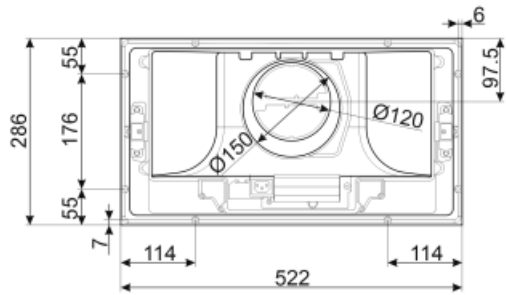

Measured air pressure at best efficiency point (Qbep) 196 Pa

Measured electric power input at best efficiency point (Wbep) 103 W

Normal Power of the light system (WI) 8 W

Average illumination of the light on the cooking surface (Emiddle) 100 lux

Sound power level at highest setting (Lwa) 66 dB(A)

Electrical Connection

Plug UK 13 AMP

Nominal power 103 W

Voltage 220-240 V

Frequency (Hz) 50 Hz

Power supply cable length 1000 mm

Not included accessories