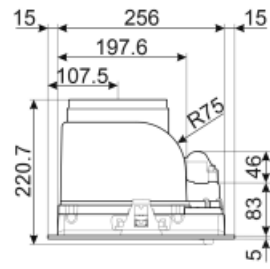

Measured air pressure at best efficiency point (Qbep) 196 Pa

Measured electric power input at best efficiency point (Wbep) 103 W

Normal Power of the light system (WI) 8 W

Average illumination of the light on the cooking surface (Emiddle) 100 lux

Sound power level at highest setting (Lwa) 66 dBA

Electrical Connection

Plug UK 13 AMP

Nominal power 103 W

Voltage 220-240 V

Frequency (Hz) 50 Hz

Power supply cable length 1000 mm

Not included accessories