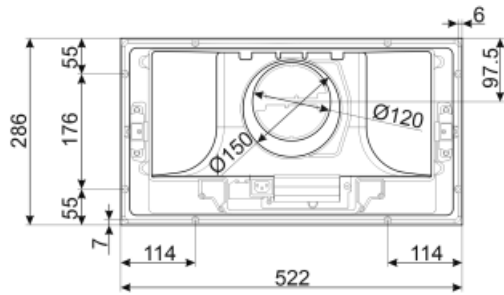

Measured air pressure at best efficiency point (Qbep) 196 Pa

Measured electric power input at best efficiency point (Wbep) 103 W

Normal Power of the light system (WI) 8 W

Average illumination of the light on the cooking surface (Emiddle) 100 lux

Sound power level at highest setting (Lwa) 66 dBA

Electrical Connection

Plug UK 13 AMP

Nominal power 103 W

Voltage 220-240 V

Frequency (Hz) 50 Hz

Power supply cable length 1000 mm

Not included accessories