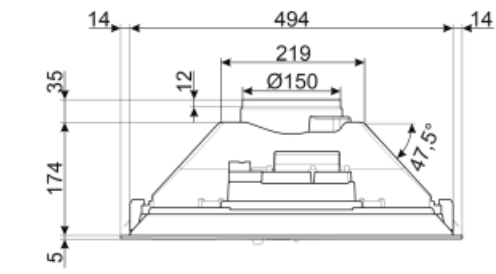

Measured air pressure at best efficiency point (Qbep) 196 Pa

Measured electric power input at best efficiency point (Wbep) 103 W

Normal Power of the light system (WI) 8 W

Average illumination of the light on the cooking surface (Emiddle) 100 lux

Sound power level at highest setting (Lwa) 66 dBA

Electrical Connection

Plug UK 13 AMP

Nominal power 103 W

Voltage 220-240 V

Frequency (Hz) 50 Hz

Power supply cable length 1000 mm

Not included accessories