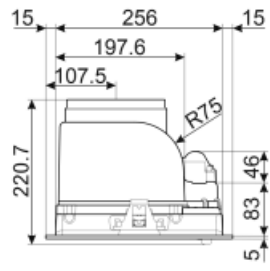

Measured air pressure at best efficiency point (Qbep) 196 Pa

Measured electric power input at best efficiency point (Wbep) 103 W

Normal Power of the light system (WI) 8 W

Average illumination of the light on the cooking surface (Emiddle) 100 lux

Sound power level at highest setting (Lwa) 66 dB(A)

Electrical Connection

Plug UK 13 AMP

Nominal power 103 W

Voltage 220-240 V

Frequency (Hz) 50 Hz

Power supply cable length 1000 mm

Not included accessories