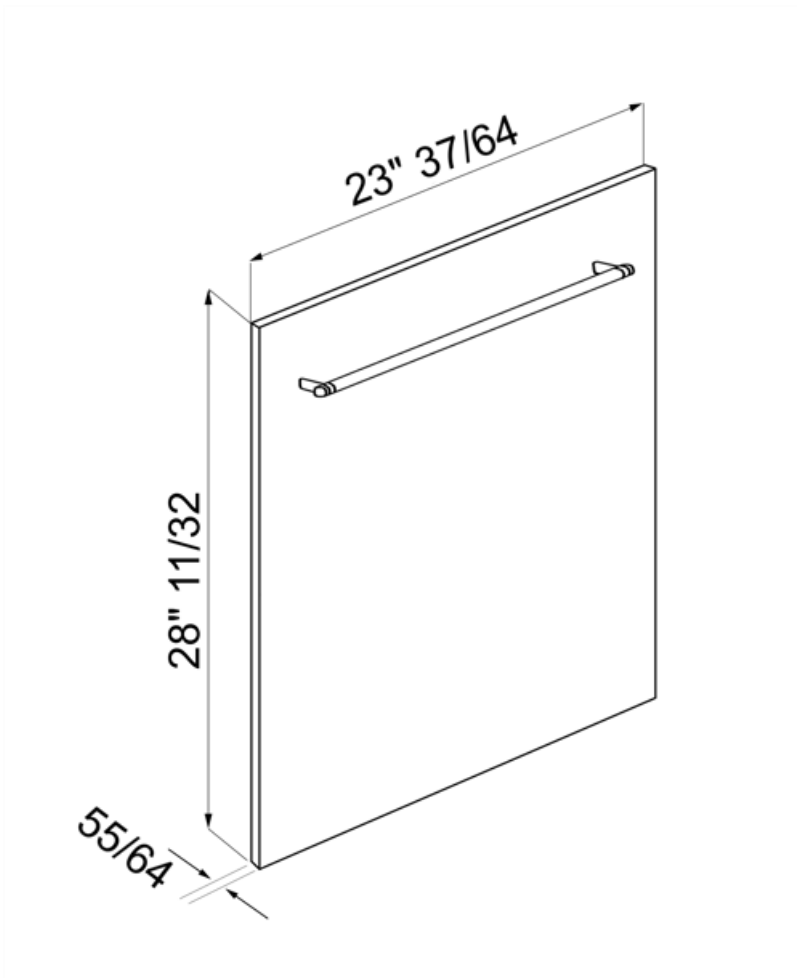

KIT82SPRAN

Product family

Type

Aesthetics

Color

Finishing

Dishwashers

Panel

Classic

Anthracite

Etched