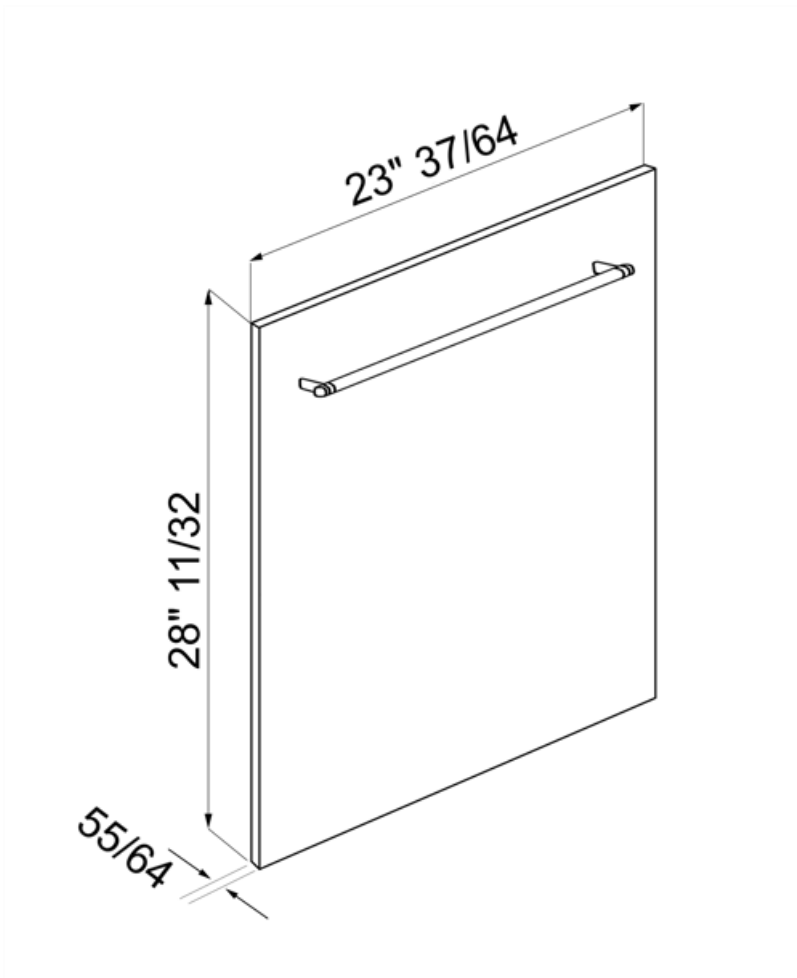

# KIT82SPRMW

Product family	Dishwashers
Type	Panel
Aesthetics	Classic
Color	Matte White
Decoration / Special color	
Finishing	Matte

---