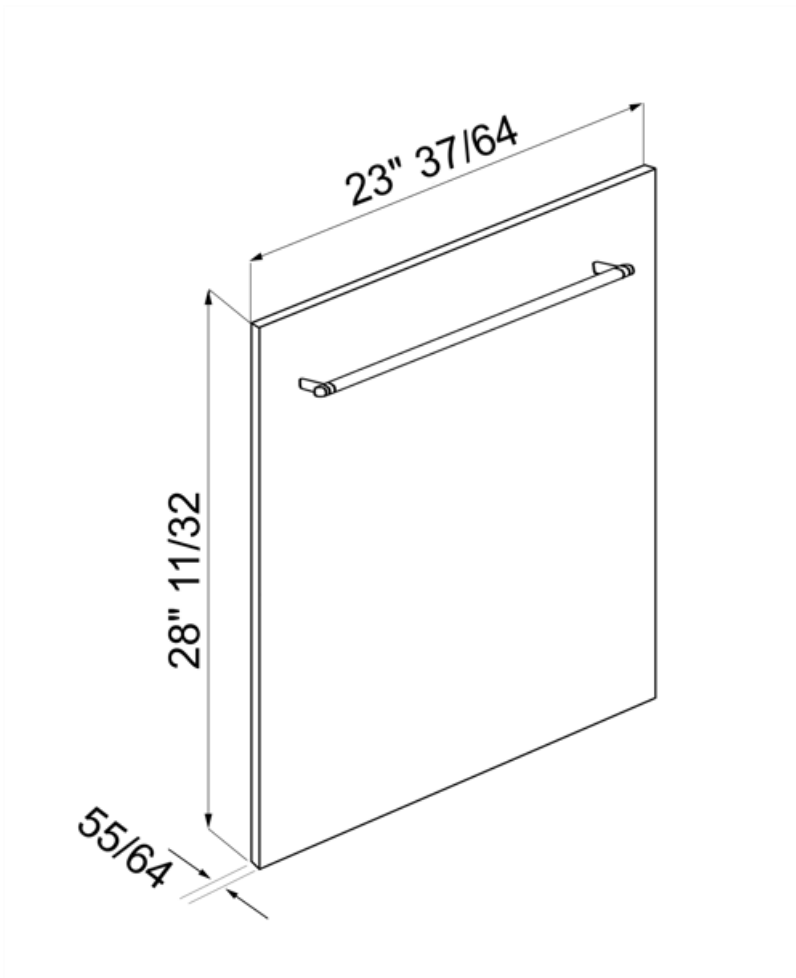

KIT82SPRMW

Product family	Dishwashers
Type	Panel
Aesthetics	Classic
Color	Matte White
Decoration / Special color	
Finishing	Matte

Alternative products

KIT82SPRX

Color: Stainless steel

KIT82SPRAN

Color: Anthracite