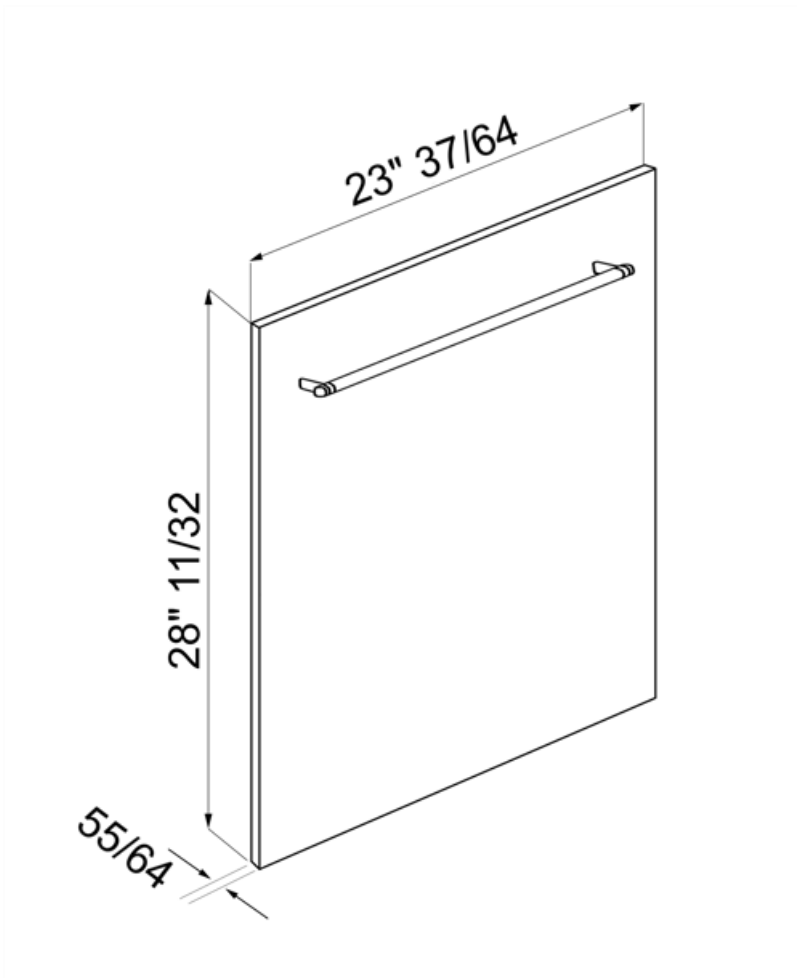

KIT82SPRX

Product family

Type

Aesthetics

Color

Finishing

Dishwashers

Panel

Classic

Stainless steel

Fingerprint-proof