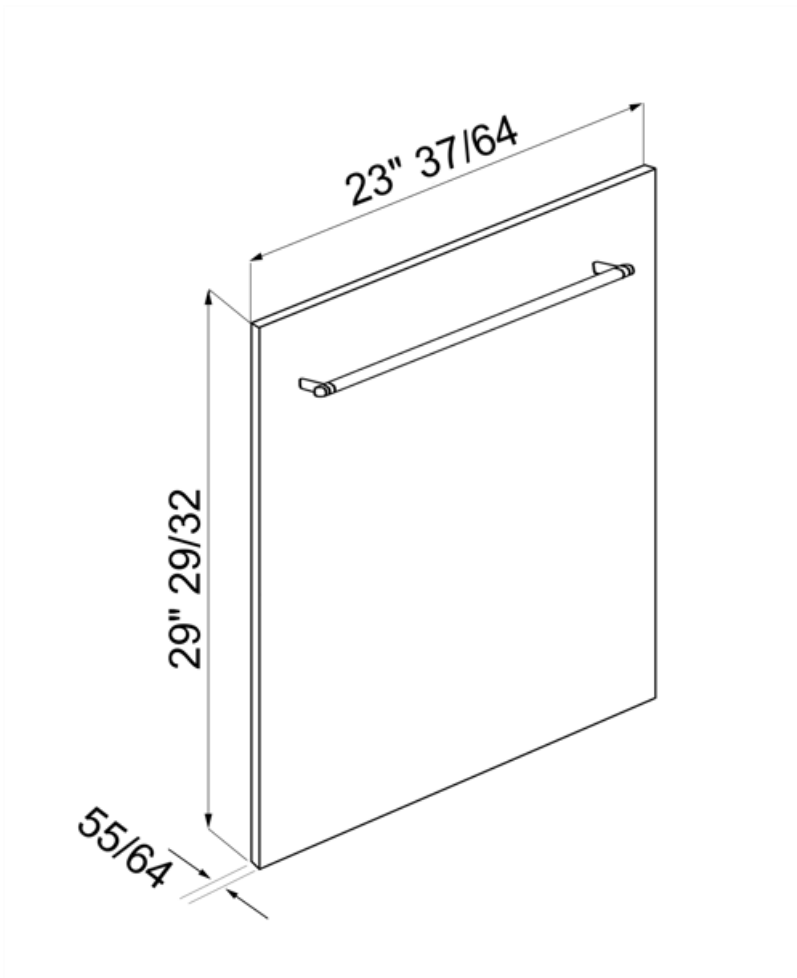

KIT86SPRAN

Product family

Type

Aesthetics

Color

Finishing

Dishwashers

Panel

Classic

Stainless steel

Fingerprint-proof