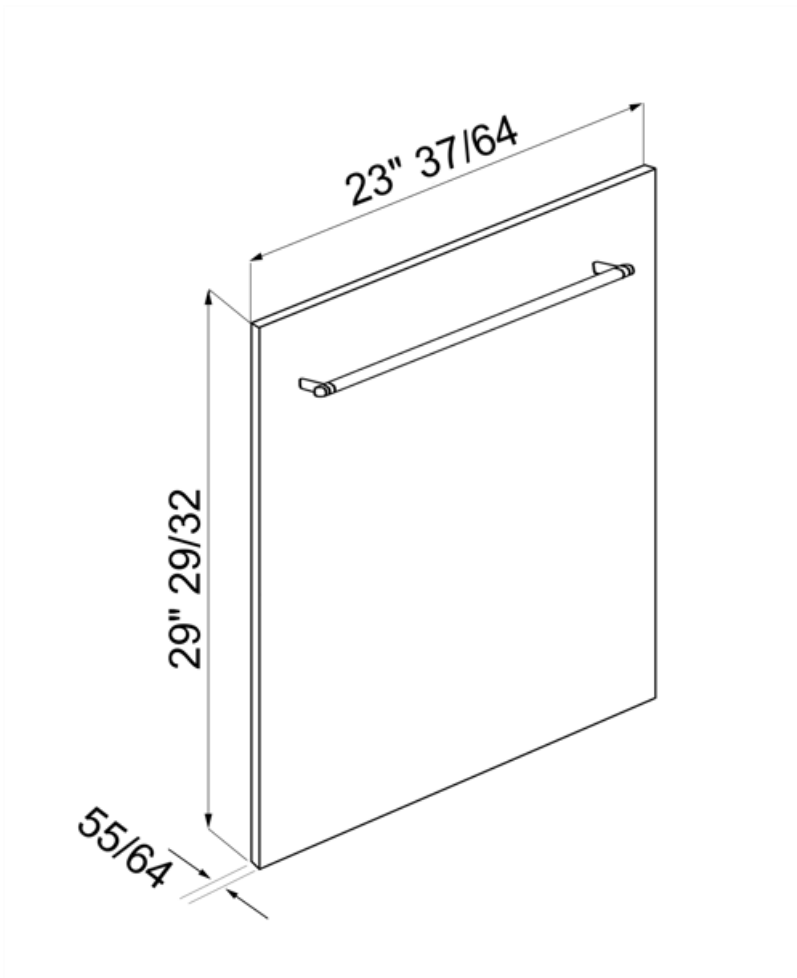

KIT86SPRMW

Product family

Type

Aesthetics

Color

Finishing

Dishwashers

Panel

Classic

Stainless steel

Fingerprint-proof